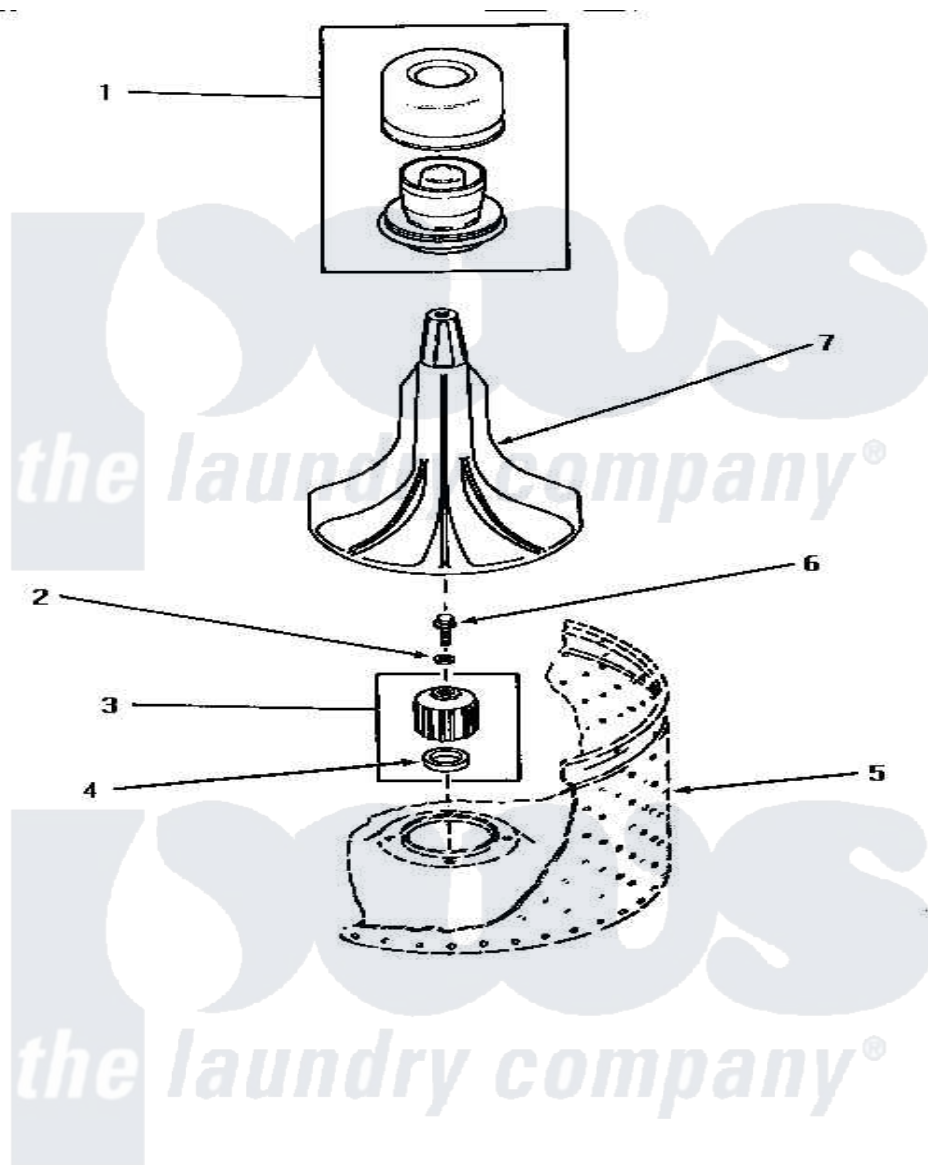

Amana NA3511 03 - AGITATOR, DRIVE BELL & SEAL KIT

AGITATOR, DRIVE BELL AND SEAL KIT

Amana [Residential Amana NA3511 Washer Parts](#) Parts Diagram 03 - AGITATOR, DRIVE BELL & SEAL KIT
 Click on the part number to view part

Item	Original Part Number	Replaced By	Status	Part Description
1	30857	33510		Assembly, Dispenser-Fabric
2	30853		Not Available	SEAL
3	30071P	R9900189		Kit, Drive Bell And Seal
4	Y00000000		Not Available	SEE NOTE SEAL SEAT
5	Y00000000		Not Available	SEE NOTE WASHTUB
6	30852			Screw, No.8-1/4 X 20 X 3/
7	30855	40000501W		Agitator, Flex Vane
NI	442P3	R9900189		Kit, Drive Bell And Seal