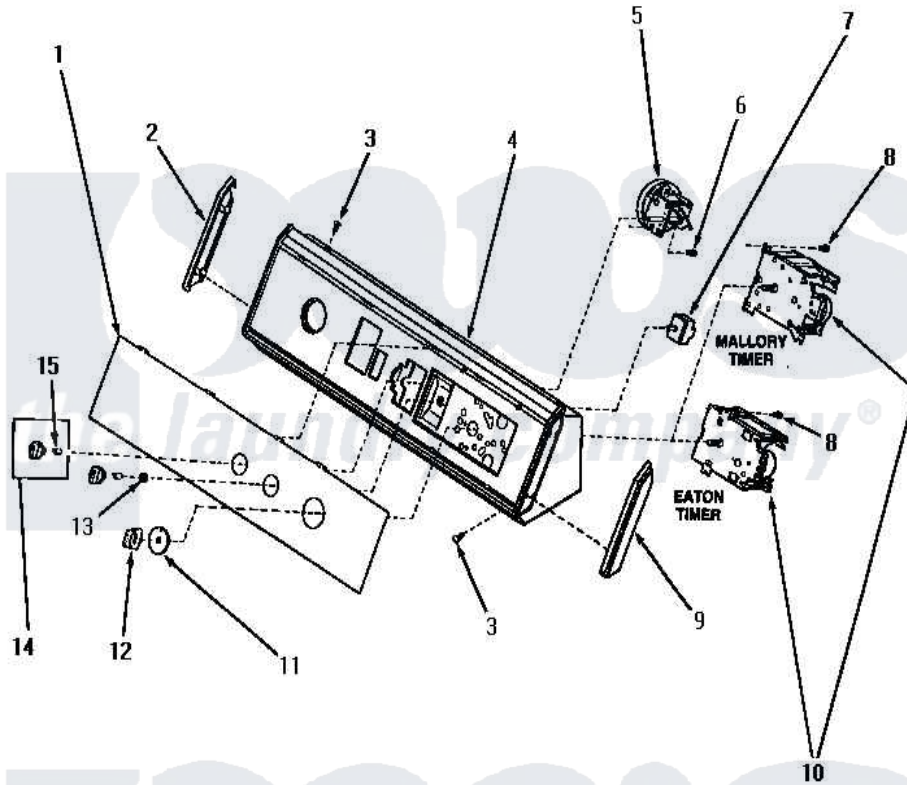

Amana NA3511 07 - GRAPHIC PANEL, CONTROL HOOD & CONTROLS

GRAPHIC PANEL, CONTROL HOOD AND CONTROLS

Amana [Residential Amana NA3511 Washer Parts](#) Parts Diagram 07 - GRAPHIC PANEL, CONTROL HOOD & CONTROLS

[Click on the part number to view part](#)

Item	Original Part Number	Replaced By	Status	Part Description
"	NOTE:		Not Available	SIPHON BREAK KIT MUST BE INSTALLED IN DRAIN HOSE IF THE DRAIN RECEPTACLE IS LOWER THAN THE CABINET TOP OF THE WASHER.
1	31191		Not Available	PANEL, GRAPHIC
2	31249		Not Available	CAP, END-L.H.-CHROME
3	31752		Not Available	SCREW, No.8ABX3/4 POZIDRI
4	31735		Not Available	ASSY, CONTROL HOOD
5	31266			Switch, Pressure-Rotary
6	31260			Screw, No.8 X 3/8 Ind H
7	21300		Not Available	SWITCH, TEMPERATURE
8	23962	W10116760		Screw
9	31248			Cap, End-RH-Chrome
10	31239	31239P		Timer 3 Cycle Package
11	31270			Assembly, Timer Skirt And

11	31279		Ring
12	31281		Assembly, Knob-Timer-Black
13	57584	Not Available	NUT
14	31286	Not Available	ASSY,KNOB-ROTARY-BLK/O
15	10519	Not Available	RETAINER