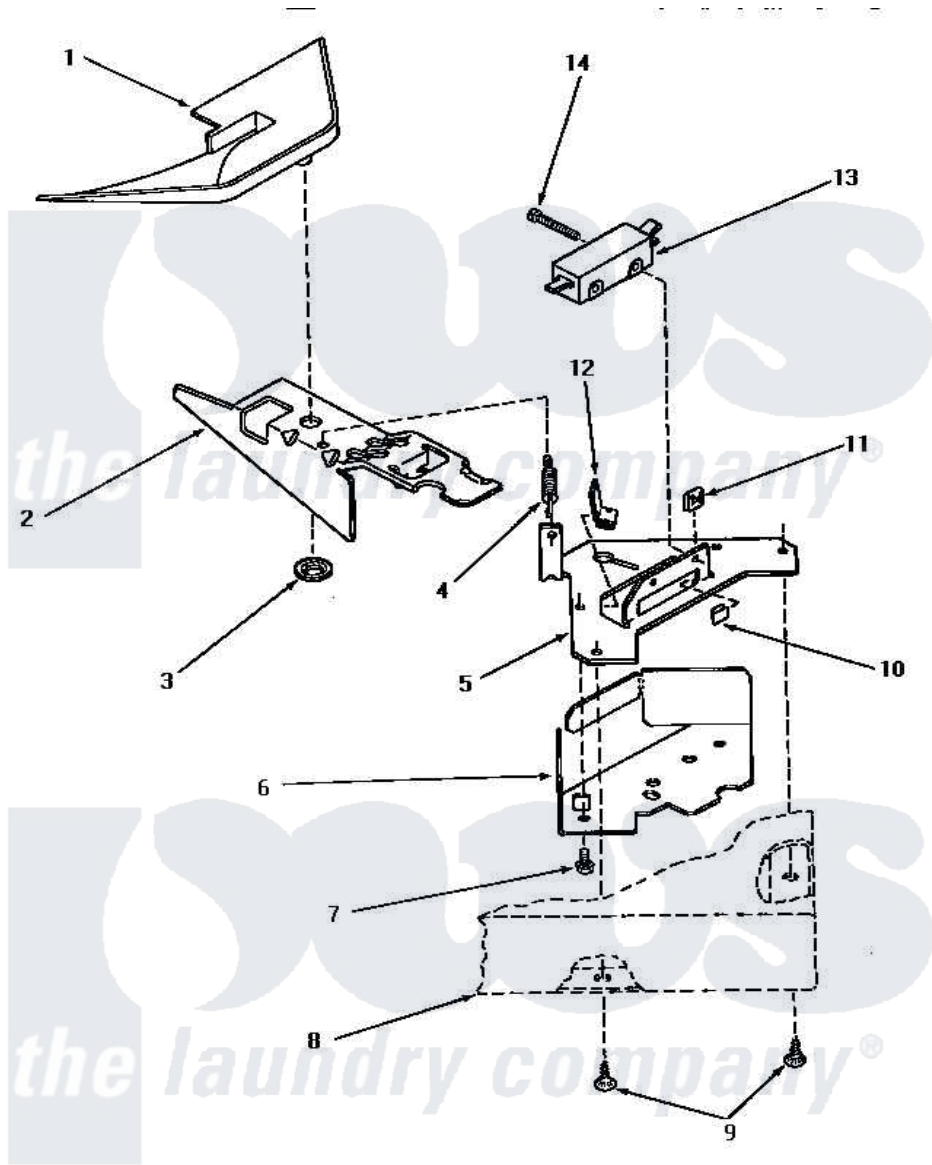

Amana NA3511 10 - LOADING DOOR SWITCH & BRACKET ASSY

LOADING DOOR SWITCH AND BRACKET ASSEMBLY

Amana [Residential Amana NA3511 Washer Parts](#) Parts Diagram 10 - LOADING DOOR SWITCH & BRACKET ASSY
 Click on the part number to view part

Item	Original Part Number	Replaced By	Status	Part Description
1	29042		Not Available	SHIELD,LID SWITCH
2	27602			Lever, Out-Of-Bal Switch
3	29043			Nut, Push
4	27603			Spring, Switch Lever
5	27250		Not Available	BRACKET,OUT-OF-BAL SWI
6	33086		Not Available	ENCLOSURE,LID SWITCH
7	23222	3177991		Screw
8	Y00000000		Not Available	SEE NOTE CABINET TOP
9	28193			Screw, 8-1/2 Tapping W/
10	27610			Clip, U
11	27248		Not Available	NUT,SPEED U-TYPE
12	Y27837			Clip, Speed-"U" Type
13	27249		Not Available	SWITCH
14	Q6516		Not Available	SCREW,6-32 X 1 ROUND H