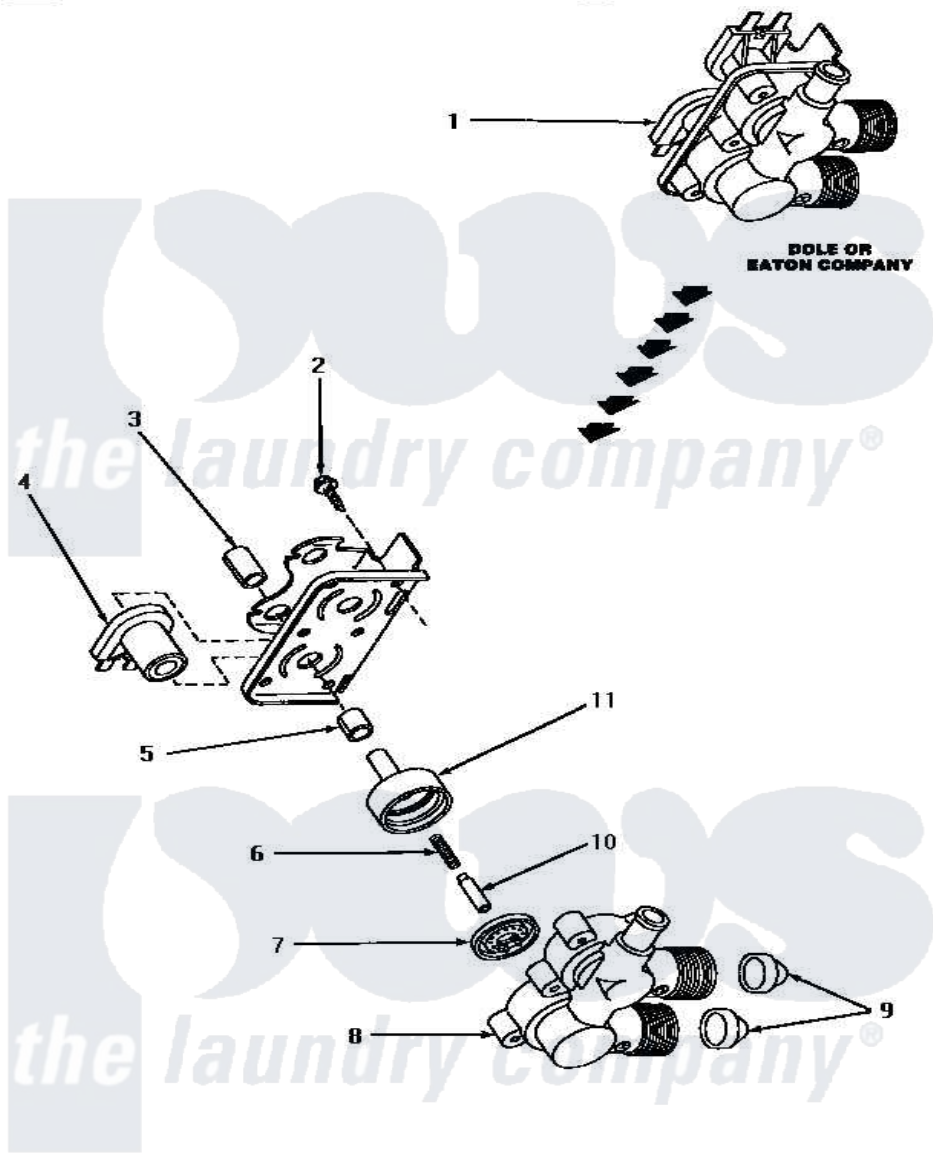

Amana NA3511 11 - MIXING VALVE ASSY

**MIXING VALVE ASSEMBLY
(Dole or Eaton Company)**

Amana [Residential Amana NA3511 Washer Parts](#) Parts Diagram 11 - MIXING VALVE ASSY
[Click on the part number to view part](#)

Item	Original Part Number	Replaced By	Status	Part Description
1	27156	33930		Valve, Mixing
2	25817C		Not Available	SCREW
3	24128		Not Available	SLEEVE, LONG
4	24126	33930		Valve, Mixing
5	24129		Not Available	SLEEVE, SHORT
6	24131		Not Available	SPRING
7	24134		Not Available	DIAPHRAGM
8	Y24159	33930		Valve, Mixing
9	24122	22002960		Strainer, Washer Inlet
10	24132		Not Available	ARMATURE
11	24130			Guide, Armature