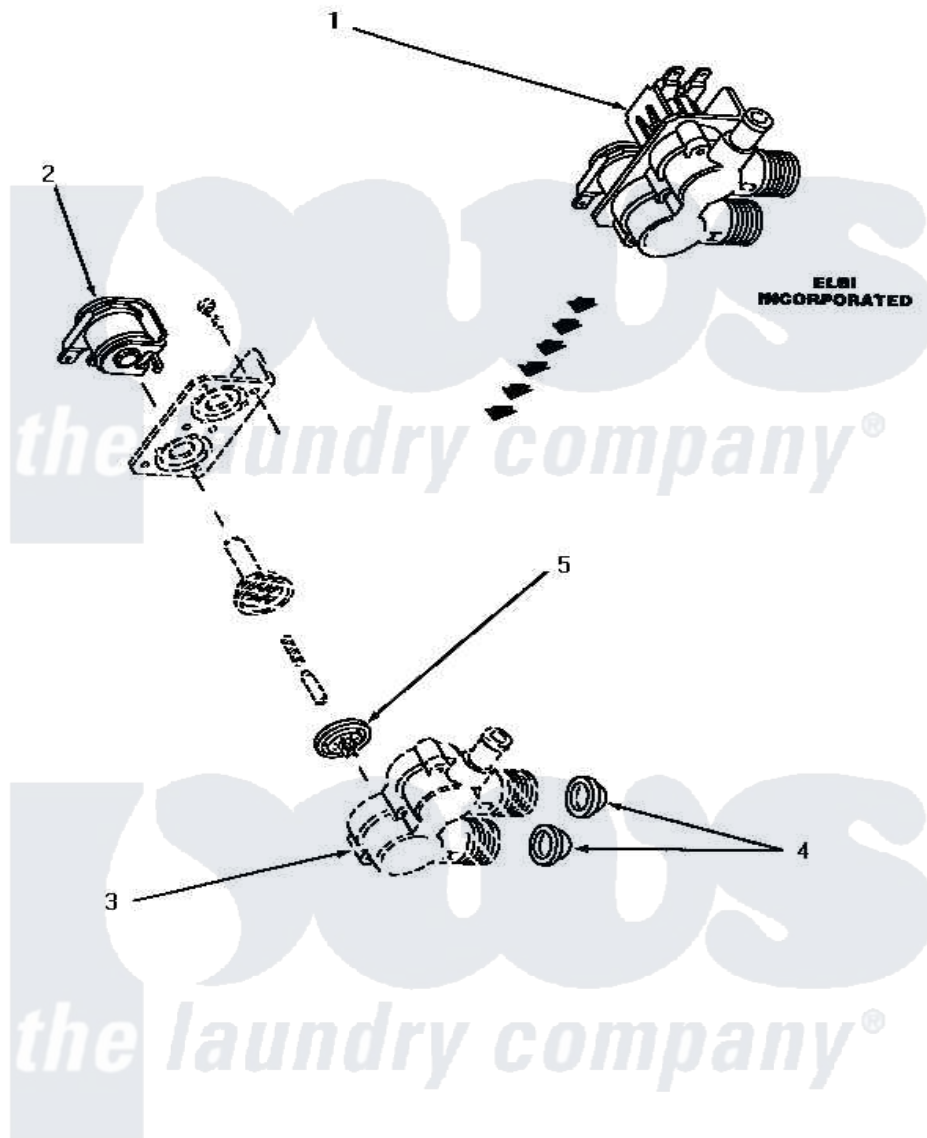

Amana NA3511 12 - MIXING VALVE ASSY

MIXING VALVE ASSEMBLY (Elbi Incorporated)

Amana [Residential Amana NA3511 Washer Parts](#) Parts Diagram 12 - MIXING VALVE ASSY
 Click on the part number to view part

Item	Original Part Number	Replaced By	Status	Part Description
1	27156	33930		Valve, Mixing
2	33084		Not Available	SOLENOID,MIXING VALVE
3	Y00000000		Not Available	SEE NOTE VALVE BODY -- (RED)
4	24122	22002960		Strainer, Washer Inlet
5	33079		Not Available	DIAPHRAM,MIXING VALVE-