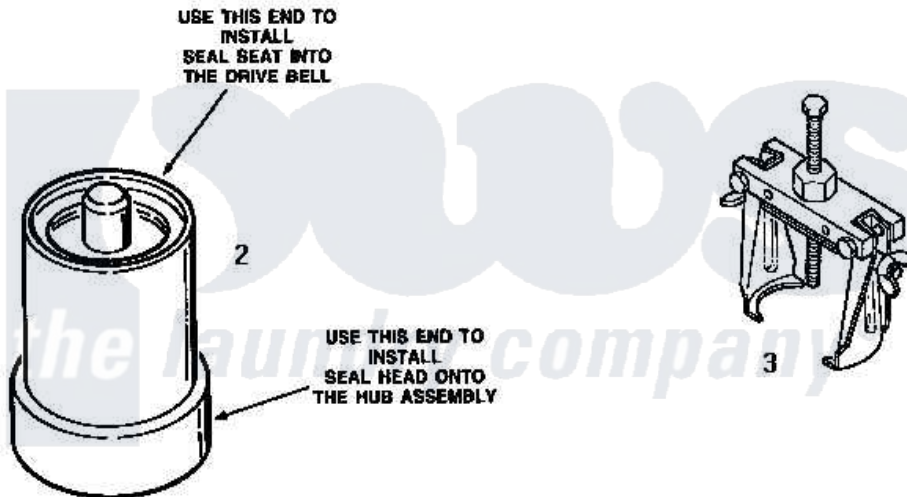

# Amana NA3511 18 - SPECIAL TOOLS

*the laundry company*<sup>®</sup>

Amana [Residential Amana NA3511 Washer Parts](#) Parts Diagram 18 - SPECIAL TOOLS  
Click on the part number to view part

Item	Original Part Number	Replaced By	Status	Part Description
1	<a href="#">254P4P</a>			Agitator Hooks
2	255P4		Not Available	TOOL,SEAL INSTALLING
3	253P4	<a href="#">294P4</a>		Bell Tool