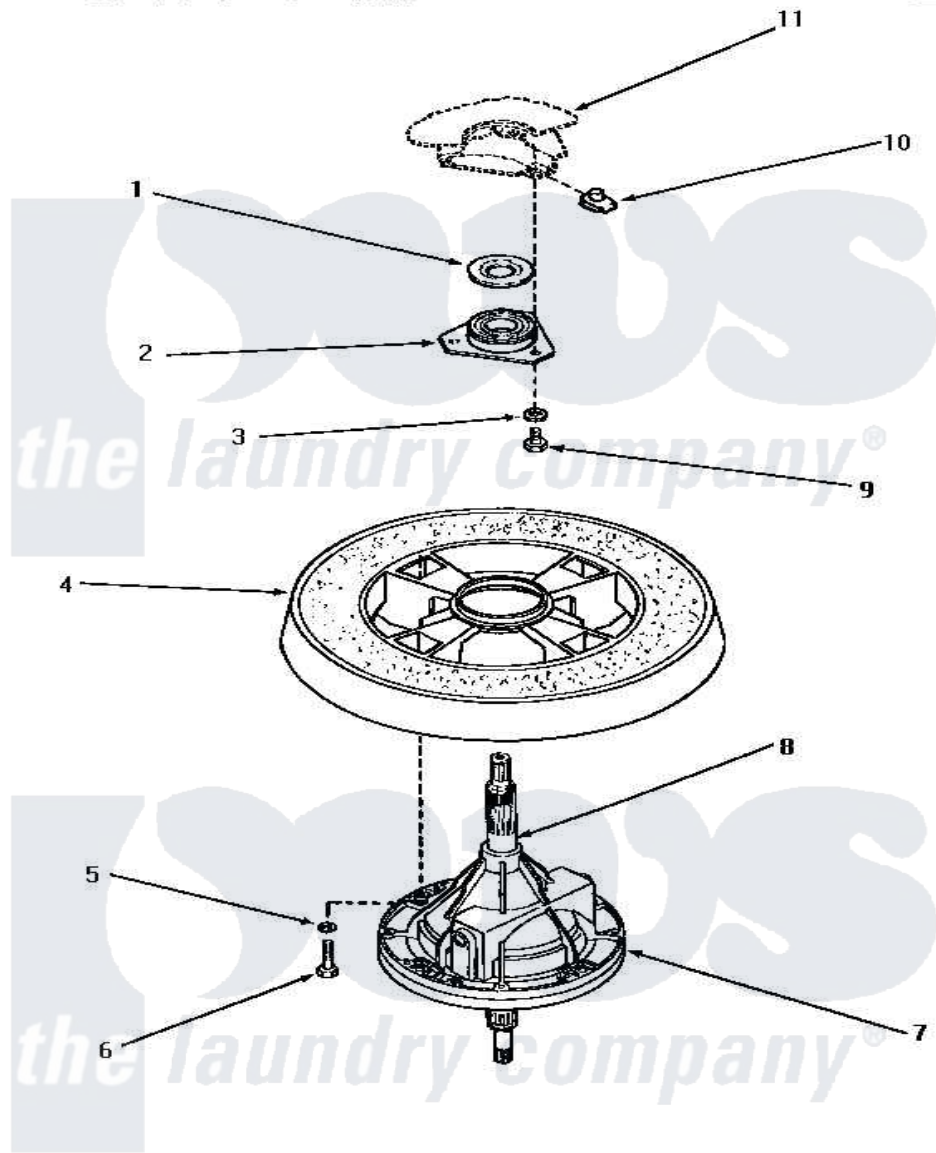

Amana NA3511 19 - TRANSMISSION ASSY & BALANCE RING

TRANSMISSION ASSEMBLY AND BALANCE RING

Amana Residential Amana NA3511 Washer Parts Parts Diagram 19 - TRANSMISSION ASSY & BALANCE RING
 Click on the part number to view part

Item	Original Part Number	Replaced By	Status	Part Description
1	27187			Flinger
2	27182	40004201P		Main Bearing Assembly
3	04366			Lockwasher, 5/16intshkp
4	Y29117		Not Available	ASSY,BALANCE RING-COMPL
5	02431			Lockwasher, 1/4 Ext Shk
6	27200		Not Available	CAP SCREW
7	33227	33227P		Assembly- Tran
8	27604P			Never-Seeze 1 Oz Tube
9	01355		Not Available	SCREW
10	27222			Nut, Retainer 5/16-18
11	Y00000000		Not Available	SEE NOTE OUTER TUB