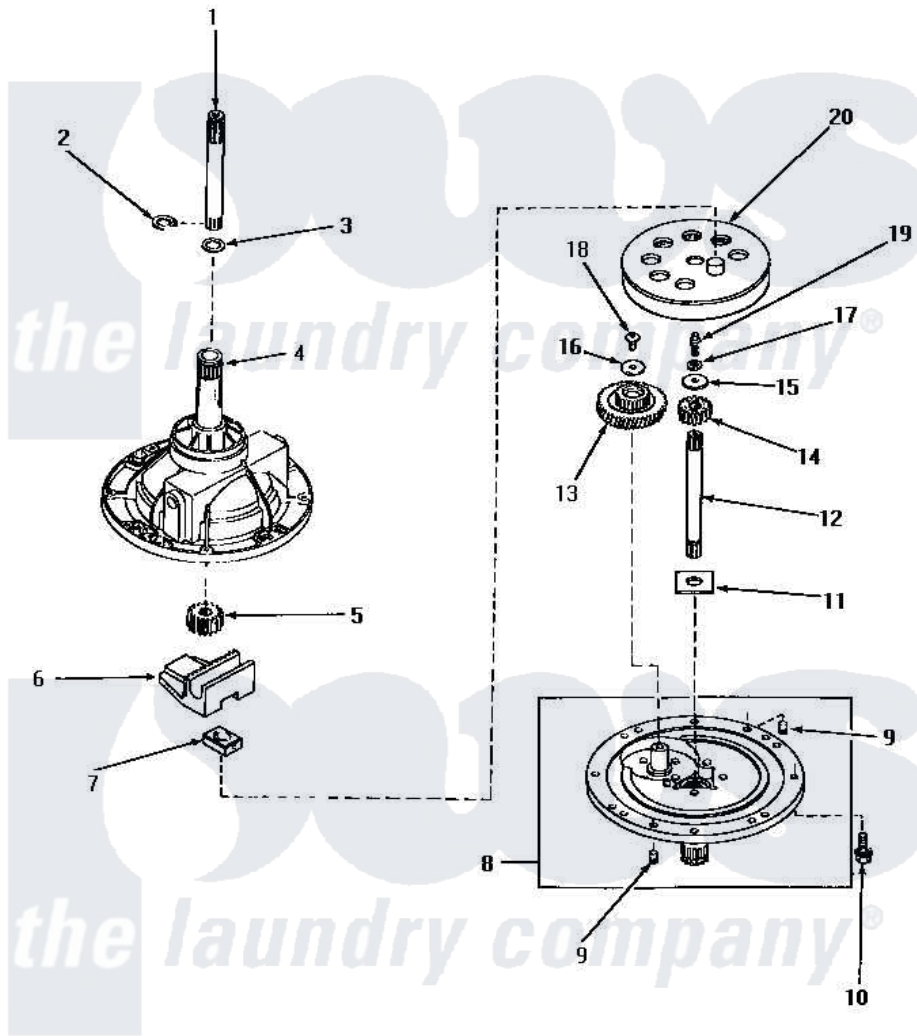

Amana NA3512 01 - 30978 TRANSMISSION ASSY COMPONENTS

COMPONENTS FOR 30978 TRANSMISSION ASSEMBLY

Amana [Residential Amana NA3512 Washer Parts](#) Parts Diagram 01 - 30978 TRANSMISSION ASSY COMPONENTS

[Click on the part number to view part](#)

Item	Original Part Number	Replaced By	Status	Part Description
1	29134	Y36570		Shaft, Output
2	27197			Ring, Retaining
3	20212	35092		Washer, 3628id X 1.00 X .056
4	30037		Not Available	ASSY, TRANSMISSION CASExREPLACE
5	27003			Pinion, Agitator
6	Y31526			Rack
7	26493			Slide
8	30945		Not Available	ASSY, TRANSMISSION COVExREPLACE
9	27172			Pin, Dowel
10	31709		Not Available	SCREW, 1/4-20X1 HX SER/
11	27016			Washer
12	27081	27081P		Shaft Input Package
13	29161			Gear, Reduction
14	Y29160			Pinion, Drive
15	26509	40041501		Washer

16	29260	Not Available	WASHER
17	21456		Lockwasher, 1/4 Intshkp
18	29273		Screw, 1/4-20 X 3/8
19	27030	Not Available	SCREW, 1/4-20 SPECIAL
20	26577		Assembly, Gear And Stud
NI	28434P	Not Available	LOCTITE
"	27243P		Oil, CW Transmission F-