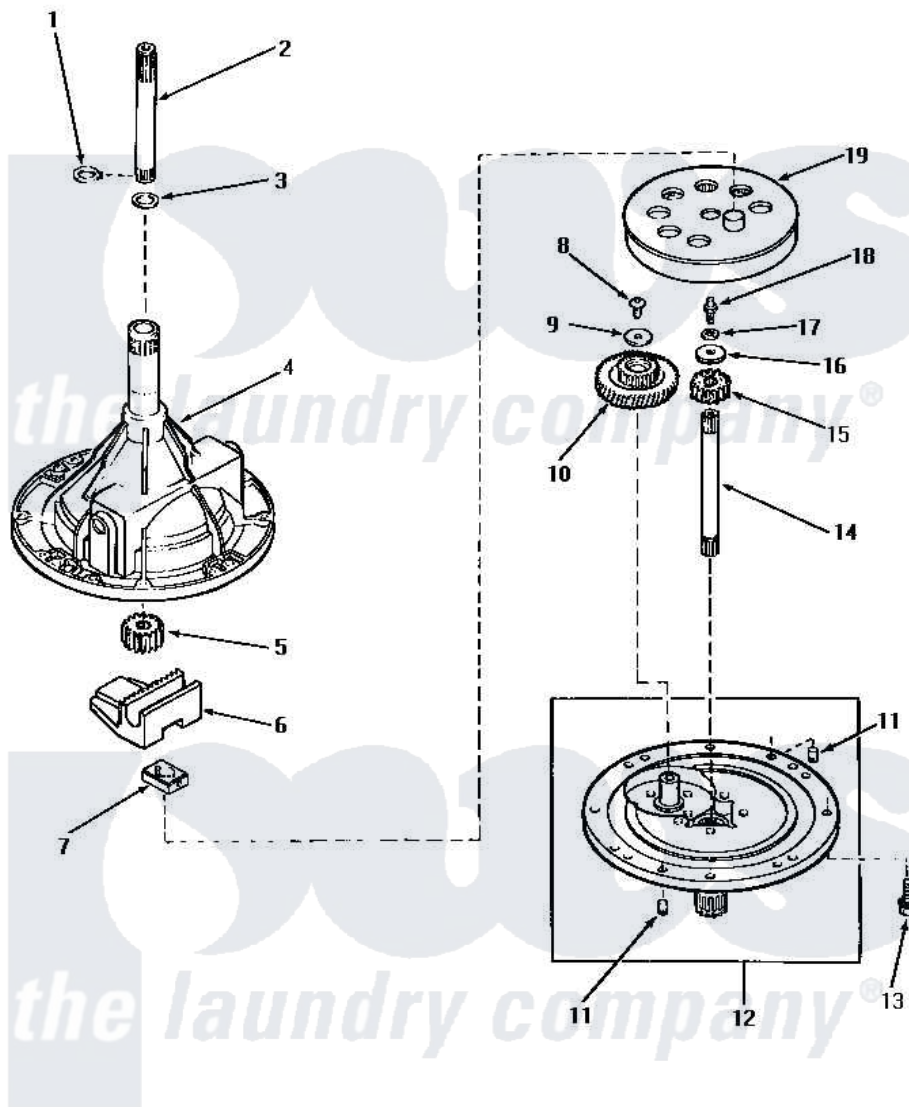

Amana NA3512 02 - 33227 TRANSMISSION ASSY COMPONENTS

COMPONENTS FOR 33227 TRANSMISSION ASSEMBLY

Amana [Residential Amana NA3512 Washer Parts](#) Parts Diagram 02 - 33227 TRANSMISSION ASSY COMPONENTS

[Click on the part number to view part](#)

Item	Original Part Number	Replaced By	Status	Part Description
1	27197			Ring, Retaining
2	29134	Y36570		Shaft, Output
3	20212	35092		Washer, 3628id X 1.00 X .056
4	33223		Not Available	ASSY, TRANSMISSION CASE
5	27003			Pinion, Agitator
6	Y31526			Rack
7	26493			Slide
8	29273			Screw, 1/4-20 X 3/8
9	29260		Not Available	WASHER
10	29161			Gear, Reduction
11	27172			Pin, Dowel
12	33214		Not Available	TRANSMISSION COVER ASSEMBLY
13	32814		Not Available	SCREW, 1/4-20X7/8 SERRA
14	27081	27081P		Shaft Input Package
15	Y29160			Pinion, Drive
16	26509	40041501		Washer

17	21456		Lockwasher, 1/4 Intshkp
18	27030	Not Available	SCREW, 1/4-20 SPECIAL
19	26577		Assembly, Gear And Stud
NI	27243P		Oil, CW Transmission F-
"	28434P	Not Available	LOCTITE