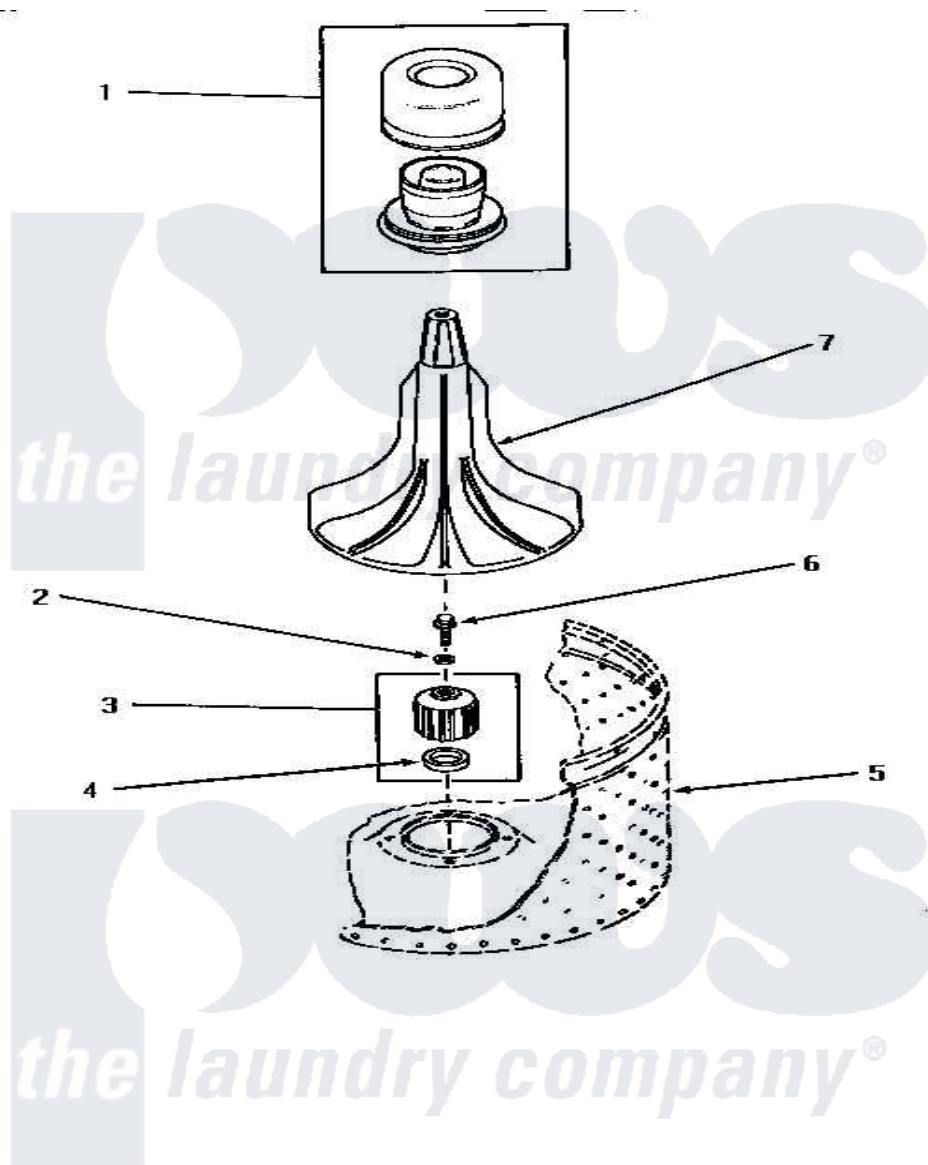

Amana NA3512 03 - AGITATOR, DRIVE BELL & SEAL KIT

AGITATOR, DRIVE BELL AND SEAL KIT

Amana [Residential Amana NA3512 Washer Parts](#) Parts Diagram 03 - AGITATOR, DRIVE BELL & SEAL KIT
 Click on the part number to view part

Item	Original Part Number	Replaced By	Status	Part Description
1	30857	33510		Assembly, Dispenser-Fabric
2	30853		Not Available	SEAL
3	30071P	R9900189		Kit, Drive Bell And Seal
4	Y00000000		Not Available	SEE NOTE SEAL SEAT
5	Y00000000		Not Available	SEE NOTE WASHTUB
6	30852			Screw, No.8-1/4 X 20 X 3/
7	30855	40000501W		Agitator, Flex Vane
NI	442P3	R9900189		Kit, Drive Bell And Seal