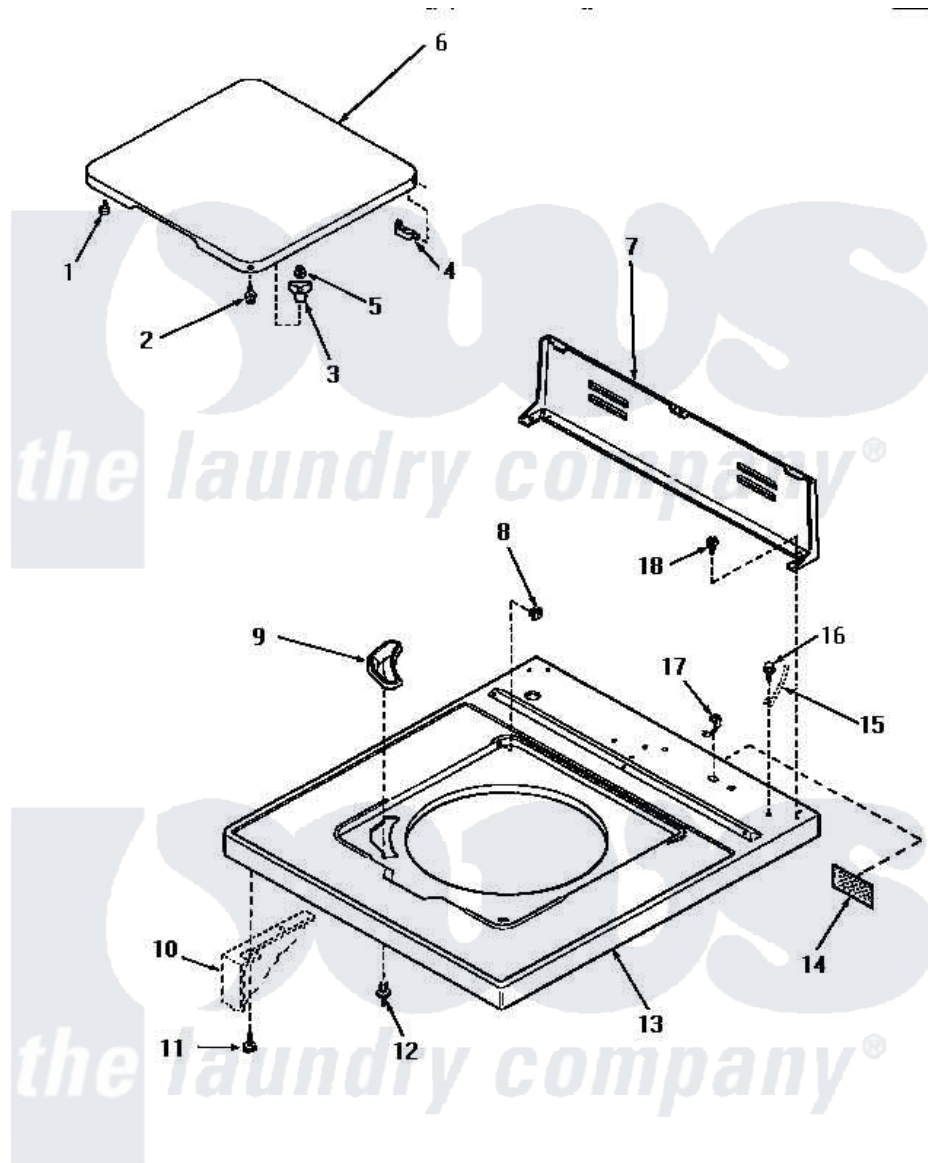

Amana NA3512 05 - CAB TOP/LOADING DR & CTRL HOOD REAR PAN

CABINET TOP, LOADING DOOR AND CONTROL HOOD REAR PANEL

Amana Residential Amana NA3512 Washer Parts Parts Diagram 05 - CAB TOP/LOADING DR & CTRL HOOD REAR PAN

[Click on the part number to view part](#)

Item	Original Part Number	Replaced By	Status	Part Description
1	32507	40038001		Bumper
2	27203		Not Available	ASSY,SCREW & WASHER
3	27149			Catch, Lid Switch
4	27626		Not Available	HINGE,HIDDEN
5	21752			Nut, 8-32 Hex Brilock
6	31315W		Not Available	LOADING DOOR, WHITE
"	31315L		Not Available	LOADING DOOR, ALMOND
"	31315H		Not Available	LOADING DOOR, HARVEST GOLD
7	31230		Not Available	CONTROL HOOD REAR PANEL
8	27625			Bushing
9	32786		Not Available	BLEACH DISPENSER
10	Y00000000		Not Available	SEE NOTE CABINET
11	Y31644	27001200		Screw
12	56534			Barrel, Support

13	32808L	32808LP	Assembly Top And Carton	
"	32808H		Not Available	CABINET TOP, HARVEST GOLD
"	32808W	32808WP	Assembly Top And Carton	
14	24903		Not Available	STICKER,DISCONNECT POW
15	Y00000000		Not Available	SEE NOTE GROUND WIRE, GREEN
16	52909			Screw, 10B-16 X 1/2 HeX
17	21903	211881		Grommet, Cord Part Not Used-Gas Models Only
18	23962	W10116760		Screw