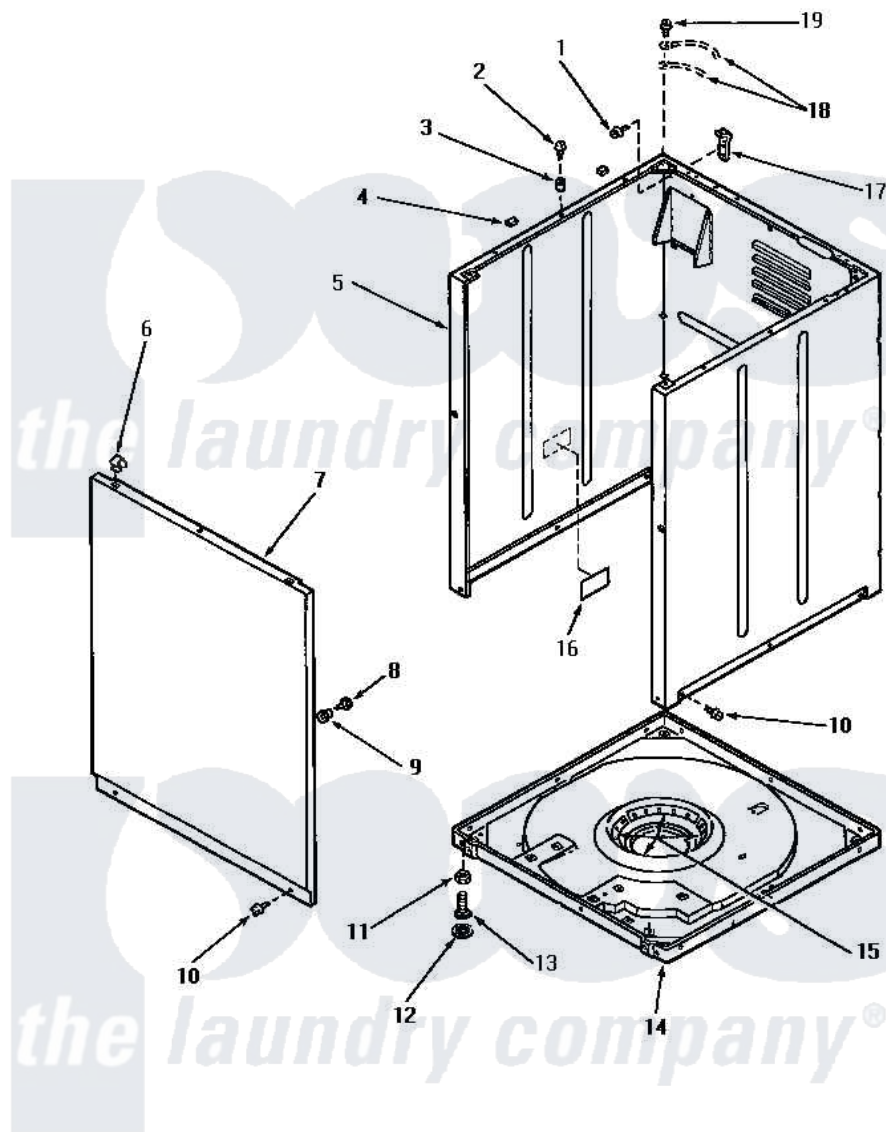

Amana NA3512 06 - FRONT PANEL, CABINET & BASE

FRONT PANEL, CABINET AND BASE

Amana Residential Amana NA3512 Washer Parts Parts Diagram 06 - FRONT PANEL, CABINET & BASE
 Click on the part number to view part

Item	Original Part Number	Replaced By	Status	Part Description
1	51780	3390631		Screw, 10-16 X 3/8
2	56086	Y014874		Screw, Idler Arm And Sleeve
3	56079	505187		Locator, Panel
4	Y56128			Pad, Bumper
5	31669HP		Not Available	REPL BY 34475HP
"	31669WP	38612WP		Kit-Service
"	31669LP	38612LP		Kit Service Cabinet
6	28835	22001650		Fastener, Spring
7	32708H		Not Available	PANEL,FRONT
"	32708L	32708LP		Panel, Front
"	32708W	32708WP		Panel Front
8	32671	Y014874		Screw, Idler Arm And Sleeve
9	28102			Locator, Panel
10	27196	27001200		Screw
11	28199		Not Available	LOCKNUT
12	21749	40016001		Foot, Rubber

13	20409	22003428	Leg, Adjustable
14	31653P		Assembly, Base-Complete-G90
15	434P3	Not Available	KIT, SNUBBER PAD
16	33285	Not Available	TAPE, 1 INCH SQUARE, DBL
17	Y27103		Hinge, Hold-Down Lug
18	Y00000000	Not Available	SEE NOTE GROUND WIRES -- (GREEN)
19	56392	Not Available	SCREW, 8-18 X 3/8 TAPPI