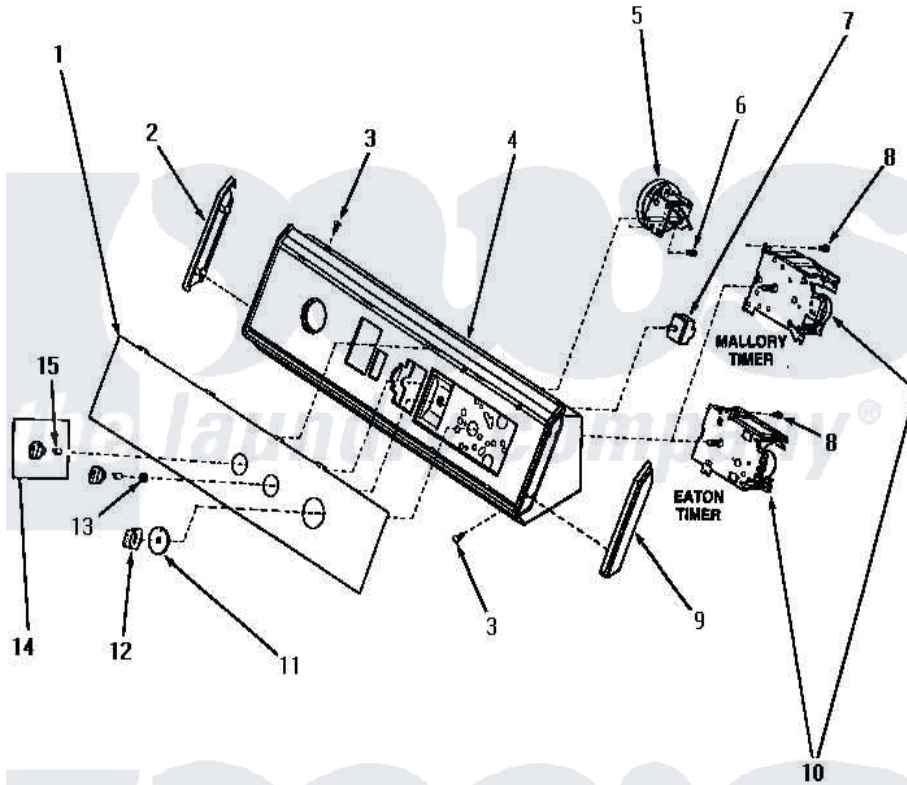

Amana NA3512 07 - GRAPHIC PANEL, CONTROL HOOD & CONTROLS

GRAPHIC PANEL, CONTROL HOOD AND CONTROLS

Amana [Residential Amana NA3512 Washer Parts](#) Parts Diagram 07 - GRAPHIC PANEL, CONTROL HOOD & CONTROLS

[Click on the part number to view part](#)

Item	Original Part Number	Replaced By	Status	Part Description
"	NOTE:		Not Available	SIPHON BREAK KIT MUST BE INSTALLED IN DRAIN HOSE IF THE DRAIN RECEPTACLE IS LOWER THAN THE CABINET TOP OF THE WASHER.
1	31192		Not Available	PANEL, GRAPHIC
2	31249		Not Available	CAP, END-L.H.-CHROME
3	31752		Not Available	SCREW, No.8ABX3/4 POZIDRI
4	31735		Not Available	ASSY, CONTROL HOOD
5	31266			Switch, Pressure-Rotary
6	31260			Screw, No.8 X 3/8 Ind H
7	21300		Not Available	SWITCH, TEMPERATURE
8	23962	W10116760		Screw
9	31248			Cap, End-RH-Chrome
10	31239	31239P		Timer 3 Cycle Package
11	31270			Assembly, Timer Skirt And

11	31219		Ring
12	31281		Assembly, Knob-Timer-Black
13	57584	Not Available	NUT
14	31286	Not Available	ASSY,KNOB-ROTARY-BLK/O
15	10519	Not Available	RETAINER