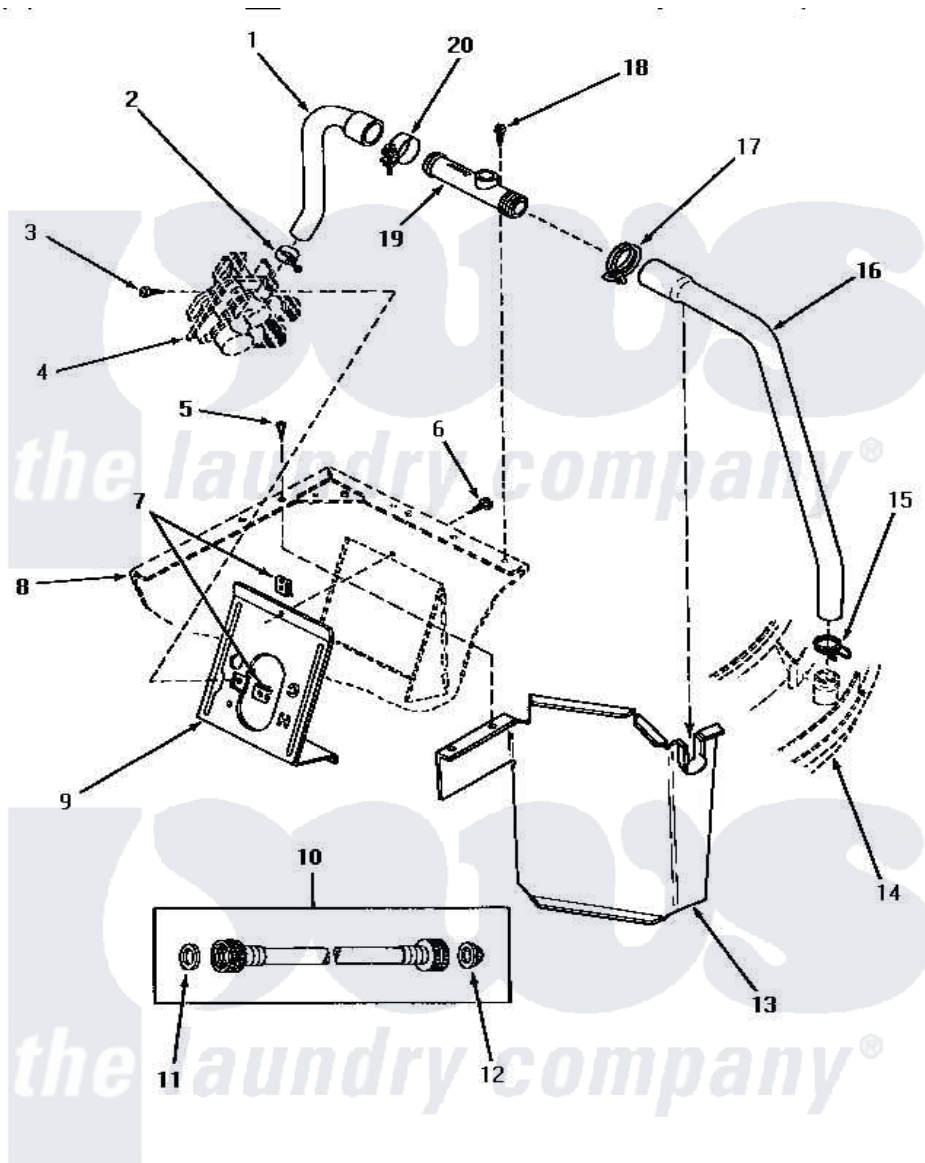

Amana NA3512 08 - HOSES/BACK FL PREVENTER & VLV BRKT

INLET HOSE, FILLER HOSE, BACK FLOW PREVENTER AND MIXING VALVE MOUNTING BRACKET

Amana [Residential Amana NA3512 Washer Parts](#) Parts Diagram 08 - HOSES/BACK FL PREVENTER & VLV BRKT
 Click on the part number to view part

Item	Original Part Number	Replaced By	Status	Part Description
1	27183			Hose, Mixing Valve
2	27643	596669		Clamp, Manifold
3	56392		Not Available	SCREW,8-18 X 3/8 TAPPI
4	Y00000000		Not Available	SEE NOTE MIXING VALVE
5	33316	489464		Screw
6	56392		Not Available	SCREW,8-18 X 3/8 TAPPI
7	54038			NUt, Speed U-Type
8	Y00000000		Not Available	SEE NOTE CABINET
9	32837	39407		Bracket, Valve
10	28330P	202860		Inlet Hose Assembly
11	20290	Y013783		Washer, Inlet Hose
12	28605	22002960		Strainer, Washer Inlet
13	33098		Not Available	ENCLOSURE,MIXING VALVE
14	Y00000000		Not Available	SEE NOTE OUTER TUB COVER
15	29210			Hose Clamp
16	31140			Hose, Water Inlet

17	29176	285655	Clamp, Hose
18	23962	W10116760	Screw
19	27118	34280	Assembly, Backflow Prevento
20	27152	Not Available	CLAMP HOSE