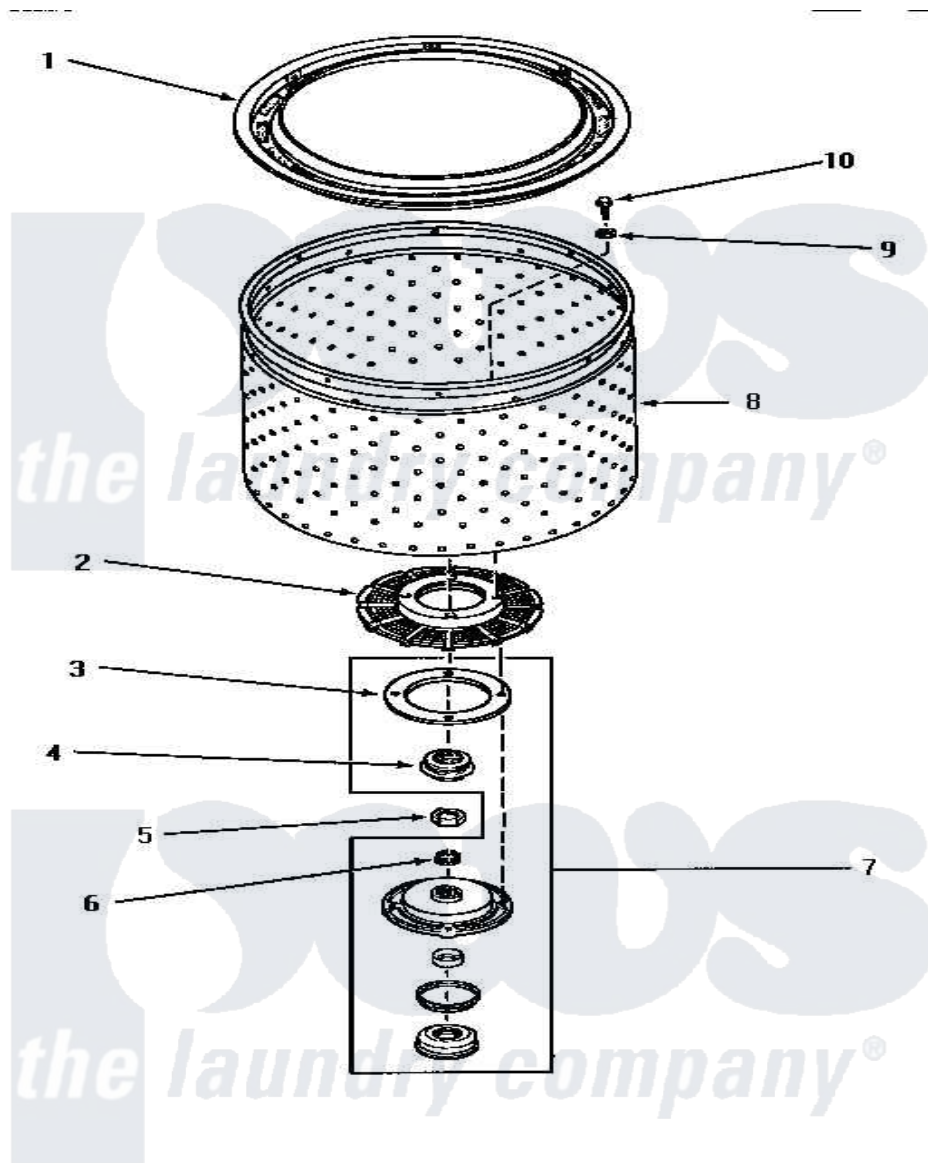

# Amana NA3512 09 - LINT FILTER, WASHTUB & HUB

## LINT FILTER, WASHTUB AND HUB

Amana Residential Amana NA3512 Washer Parts Parts Diagram 09 - LINT FILTER, WASHTUB & HUB

[Click on the part number to view part](#)

Item	Original Part Number	Replaced By	Status	Part Description
1	30944	<a href="#">33521</a>		Filter Lint/Clothes Guard
2	32998	<a href="#">39371</a>		Filter Lin
3	27125	<a href="#">39122</a>		Gasket, Washtub
4	Y00000000		Not Available	SEE NOTE SEAL HEAD -- (INCLUDED WITH 442P3 KIT)
5	Y29220	<a href="#">40016301</a>		Nut, Lock
6	29728	<a href="#">40008301</a>		Insert, Spline
7	495P3	<a href="#">R9900552</a>		Hub And Seal
8	<a href="#">32838</a>			Washtub
"	33296	<a href="#">39248P</a>		Wash Tub
9	<a href="#">28094</a>			Gasket
10	27202	<a href="#">W10116787</a>		Screw