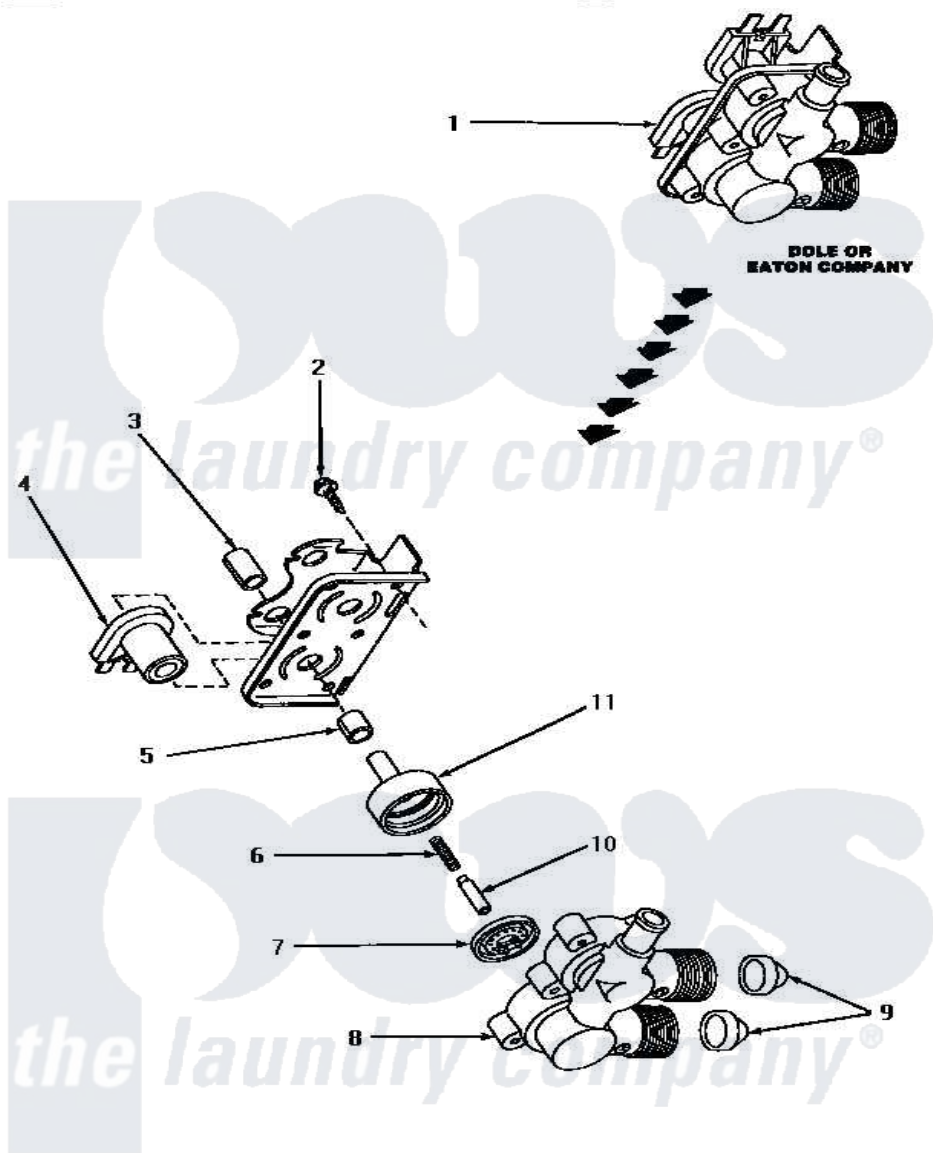

Amana NA3512 11 - MIXING VALVE ASSY

**MIXING VALVE ASSEMBLY
(Dole or Eaton Company)**

Amana [Residential Amana NA3512 Washer Parts](#) Parts Diagram 11 - MIXING VALVE ASSY
[Click on the part number to view part](#)

Item	Original Part Number	Replaced By	Status	Part Description
1	27156	33930		Valve, Mixing
2	25817C		Not Available	SCREW
3	24128		Not Available	SLEEVE, LONG
4	24126	33930		Valve, Mixing
5	24129		Not Available	SLEEVE, SHORT
6	24131		Not Available	SPRING
7	24134		Not Available	DIAPHRAGM
8	Y24159	33930		Valve, Mixing
9	24122	22002960		Strainer, Washer Inlet
10	24132		Not Available	ARMATURE
11	24130			Guide, Armature