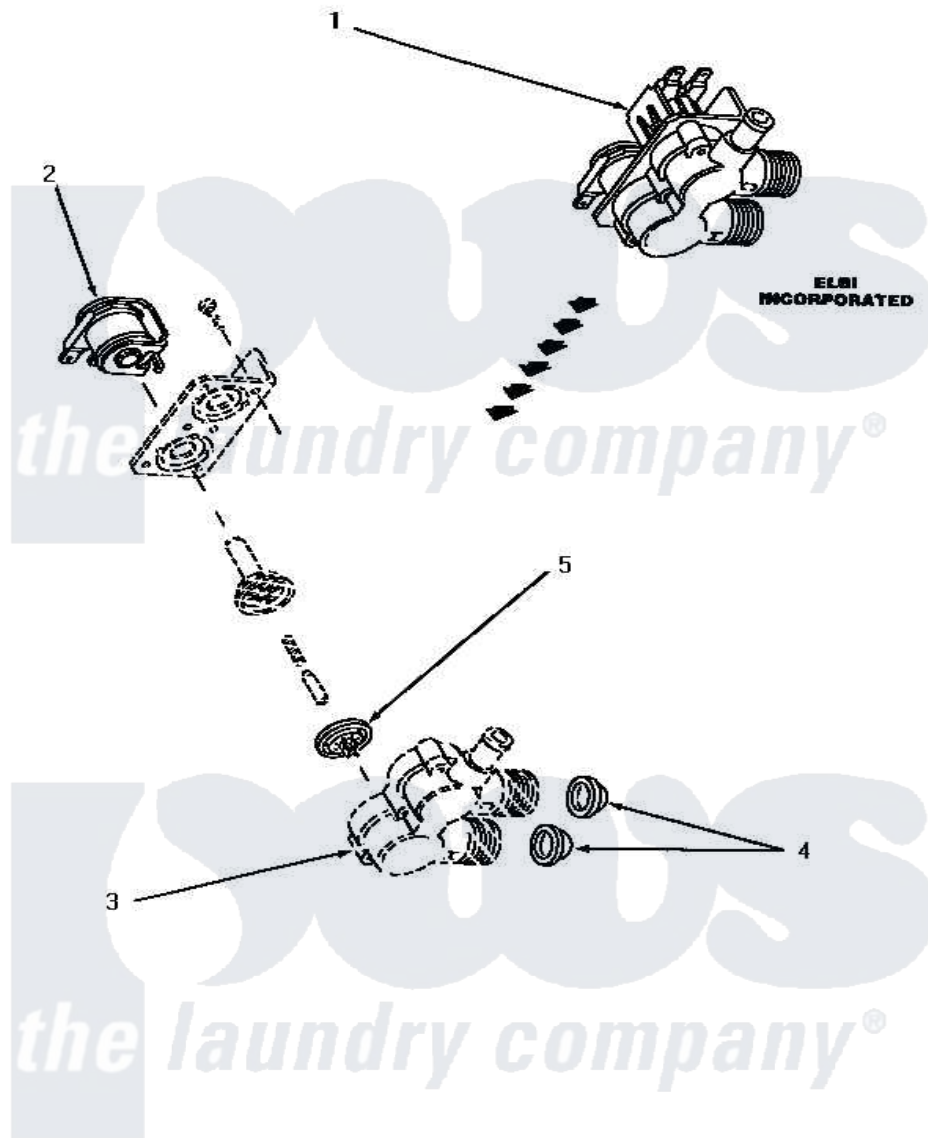

Amana NA3512 12 - MIXING VALVE ASSY

MIXING VALVE ASSEMBLY (Elbi Incorporated)

Amana [Residential Amana NA3512 Washer Parts](#) Parts Diagram 12 - MIXING VALVE ASSY
 Click on the part number to view part

Item	Original Part Number	Replaced By	Status	Part Description
1	27156	33930		Valve, Mixing
2	33084		Not Available	SOLENOID,MIXING VALVE
3	Y00000000		Not Available	SEE NOTE VALVE BODY -- (RED)
4	24122	22002960		Strainer, Washer Inlet
5	33079		Not Available	DIAPHRAM,MIXING VALVE-