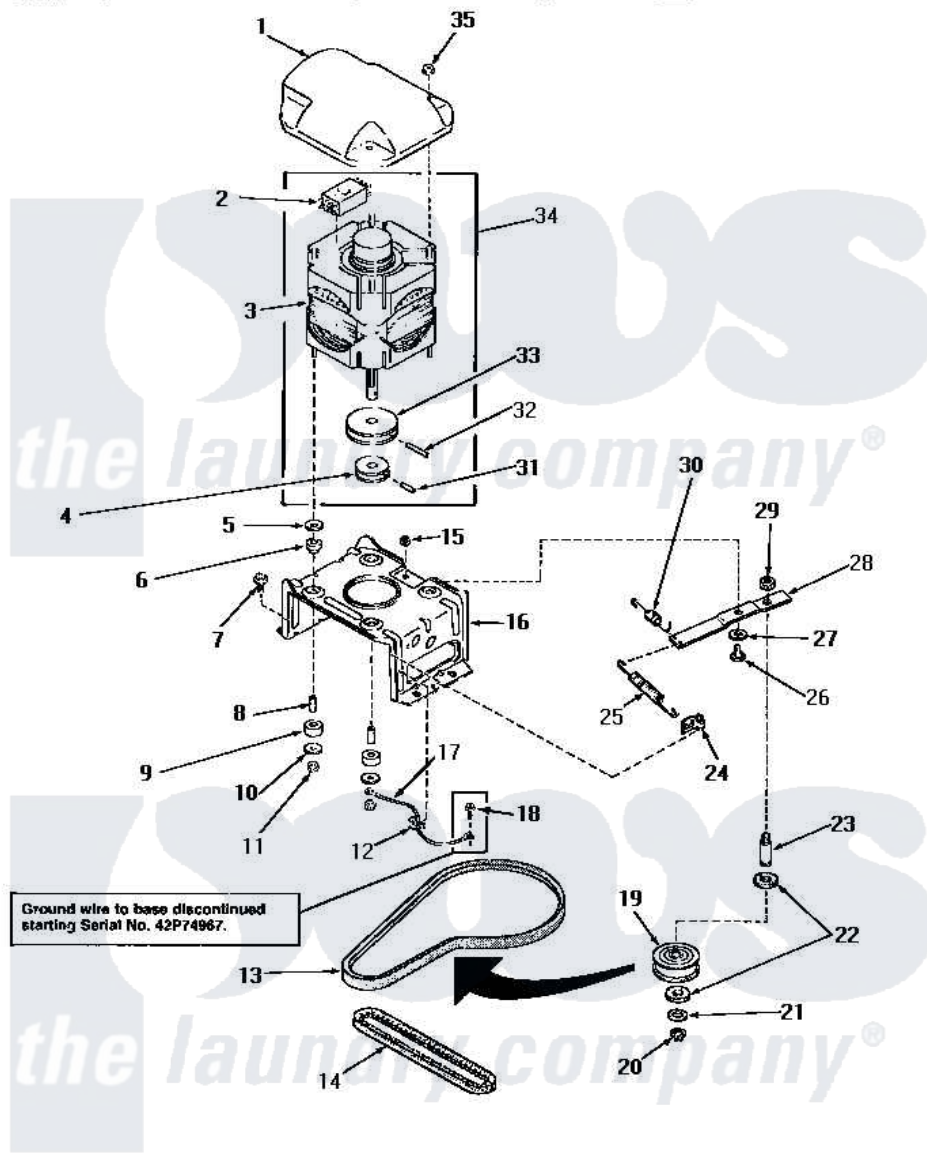

Amana NA3512 13 - MOTOR, MTG BRACKET, BELTS & IDLER ASSY

MOTOR, MOUNTING BRACKET, BELTS AND IDLER ASSEMBLY

Amana [Residential Amana NA3512 Washer Parts](#) Parts Diagram 13 - MOTOR, MTG BRACKET, BELTS & IDLER ASSY
 Click on the part number to view part

Item	Original Part Number	Replaced By	Status	Part Description
1	27136			Shield, Motor
2	30897A	30897AP		Switch- MO
"	24140		Not Available	SWITCH,MOTOR
3	30897	27179P		Motor-Drve
4	Y27104		Not Available	PULLEY,MOTOR
5	03888		Not Available	WASHER
6	01952A			Mounting, Rubber
7	Y31645	27001200		Screw
8	27181		Not Available	SPACER,MOTOR
9	01953		Not Available	WASHER,LOWER MOTOR MOU
10	03888		Not Available	WASHER
11	23604			Nut, Hex 10-32 Lock
12	Y00161	B5733302		Clip, Ground
13	28808			Belt, Agitate And Spin
14	27155			Belt, Pump
15	52566	27001225		Nut, Jam Mid Lock 1/4-20

16	28791		Bracket, Motor Mount
17	Y00000000	Not Available	SEE NOTE GROUND WIRE, GREEN
18	26592	Not Available	HEX HEAD SCREW
19	28800	Not Available	WHEEL, IDLER
20	23748		Ring, Retaining
21	52549		Washer, 501 ID X3/4 Odx
22	Y29443		Washer, Felt
23	28802		Shaft, Idler
24	28849		Clip, Spring
25	28807	37366	Spring, Idler
26	27229	40038901	Screw, 1/4-20
27	81392	40054701	Washer
28	31054	40041002	Lever, Idler
29	28803	2221070	Clamp, Nylon
30	30620	Not Available	SPRING, IDLER LEVER HEL
31	10416		Pin, Roll
32	23750		Pin, Roll
33	27171	Not Available	PULLEY, MOTOR
34	27658	27179P	Motor-Drive
35	27201		Locknut
NI	20605	Not Available	LUBE, HI TEMPERATURE-56
"	258P3	Not Available	KIT, CAPACITOR