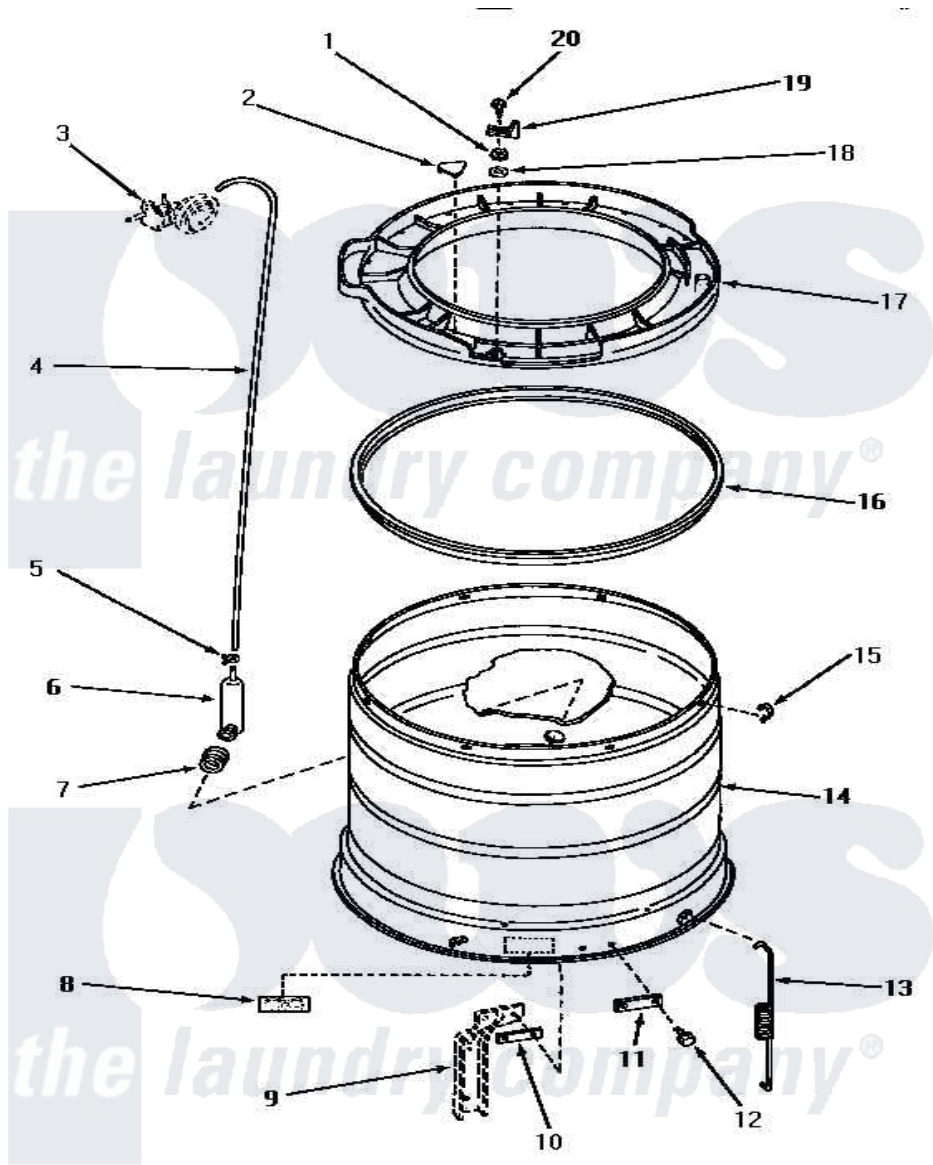

Amana NA3512 14 - OUTER TUB, COVER & PRESSURE HOSE

OUTER TUB, COVER AND PRESSURE HOSE

Amana [Residential Amana NA3512 Washer Parts](#) Parts Diagram 14 - OUTER TUB, COVER & PRESSURE HOSE
 Click on the part number to view part

Item	Original Part Number	Replaced By	Status	Part Description
1	03815			Lockwasher, No.10 Ext Shk
2	29901		Not Available	PLUG,SNAP-IN-OUTER TUB
3	Y00000000		Not Available	SEE NOTE PRESSURE SWITCH
4	29213	39125		Tubing 31
5	Y22294	596669		Clamp, Manifold
6	30243	40008501		Assembly, Pressure Bulb
7	29175	40037801		Grommet
8	Y27195		Not Available	STICKER
9	Y00000000		Not Available	SEE NOTE SUPPORT LEG
10	27927			Plate, Leg .032
11	27926			Plate, Leg .063
12	27205	40128701		Screw, 5/16-18 X .50
13	27239			Spring, Leg
14	30508		Not Available	TUB,OUTER
"	30509		Not Available	OUTER TUB
15	Y27017		Not Available	CLIP,SPRING

16	27184		Gasket, Tub Cover
17	31141	31153	Cover Outer Tub
18	23425	Not Available	WASHER,7/32IDX7/16ODX.
19	27247		Trigger, Out-Of-Bal Swi
20	27523	Not Available	SCREW