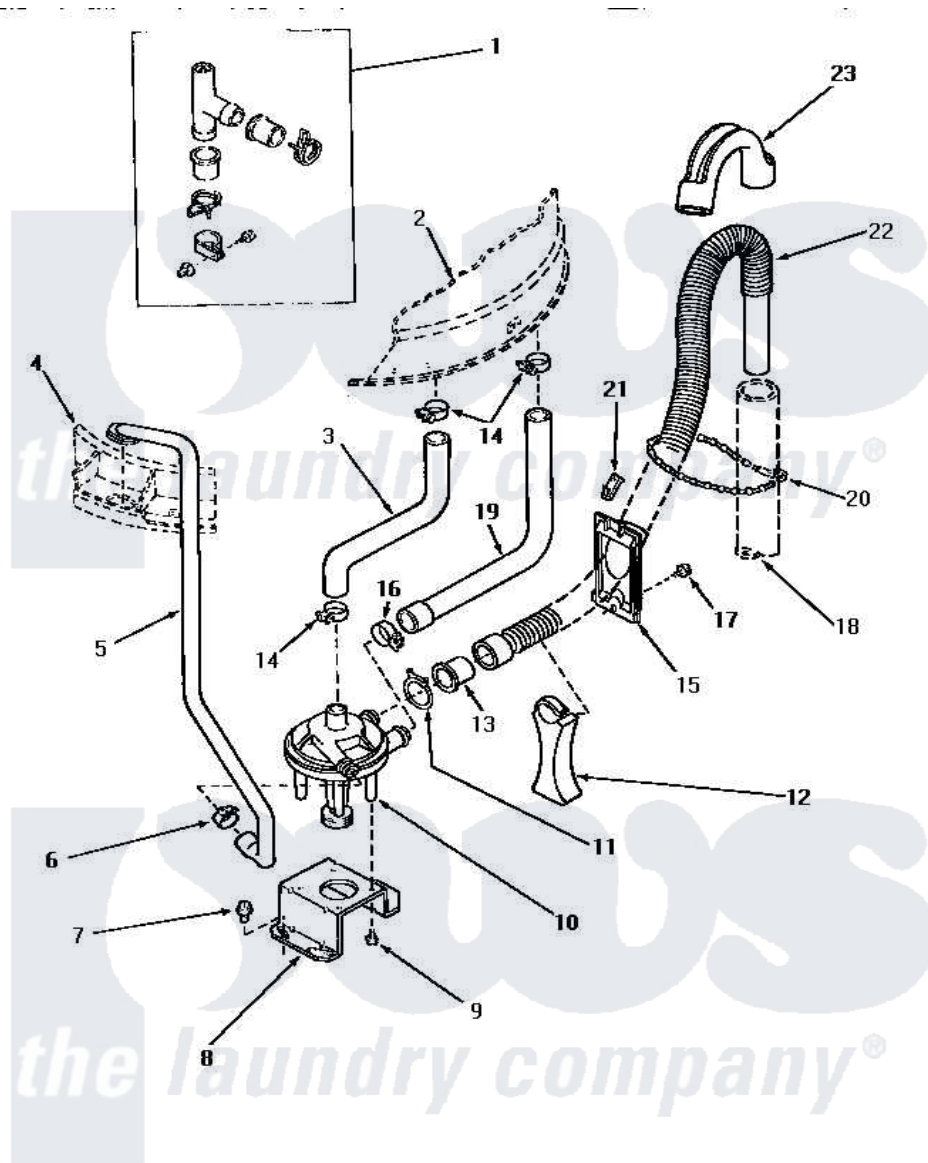

Amana NA3512 16 - PUMP ASSY/BRKT/HOSES & SIPHON BREAK KIT

PUMP ASSEMBLY, BRACKET, HOSES AND SIPHON BREAK KIT

Amana [Residential Amana NA3512 Washer Parts](#) Parts Diagram 16 - PUMP ASSY/BRKT/HOSES & SIPHON BREAK KIT

[Click on the part number to view part](#)

Item	Original Part Number	Replaced By	Status	Part Description
1	386P3	76660		Break-Sphn
2	Y00000000		Not Available	SEE NOTE OUTER TUB
3	27159		Not Available	HOSE,TUB TO PUMP
4	Y00000000		Not Available	SEE NOTE OUTER TUB COVER
5	27232		Not Available	HOSE
6	27644	285655		Clamp, Hose
7	Y31645	27001200		Screw
8	27105			Bracket, Pump Mounting
9	31098			Screw, 10-10 5/8 Unslot
10	31968			Assembly, Pump NA
"	31969			Assembly, Pump NA
11	29172		Not Available	CLAMP,HOSE
12	29284			Stand, Hose
13	29143		Not Available	HOSE,ADAPTER
14	32616		Not Available	(CLAMP HOSE)

15	29131		Not Available	RETAINER,DIRECTIONAL
16	27153	285655		Clamp, Hose
17	30676	27001200		Screw
18	Y00000000		Not Available	SEE NOTE STANDPIPE
19	27160		Not Available	HOSE,TUB TO PUMP-DRAIN
20	33489	8539404		Tie-Wire
21	29936		Not Available	HOSE RETAINER CLIP
22	29142	39952		Hose- Drai
23	29144	22003814		Retainer, Drain Hose
NI	406P3	451P3		Kit Drain Extension