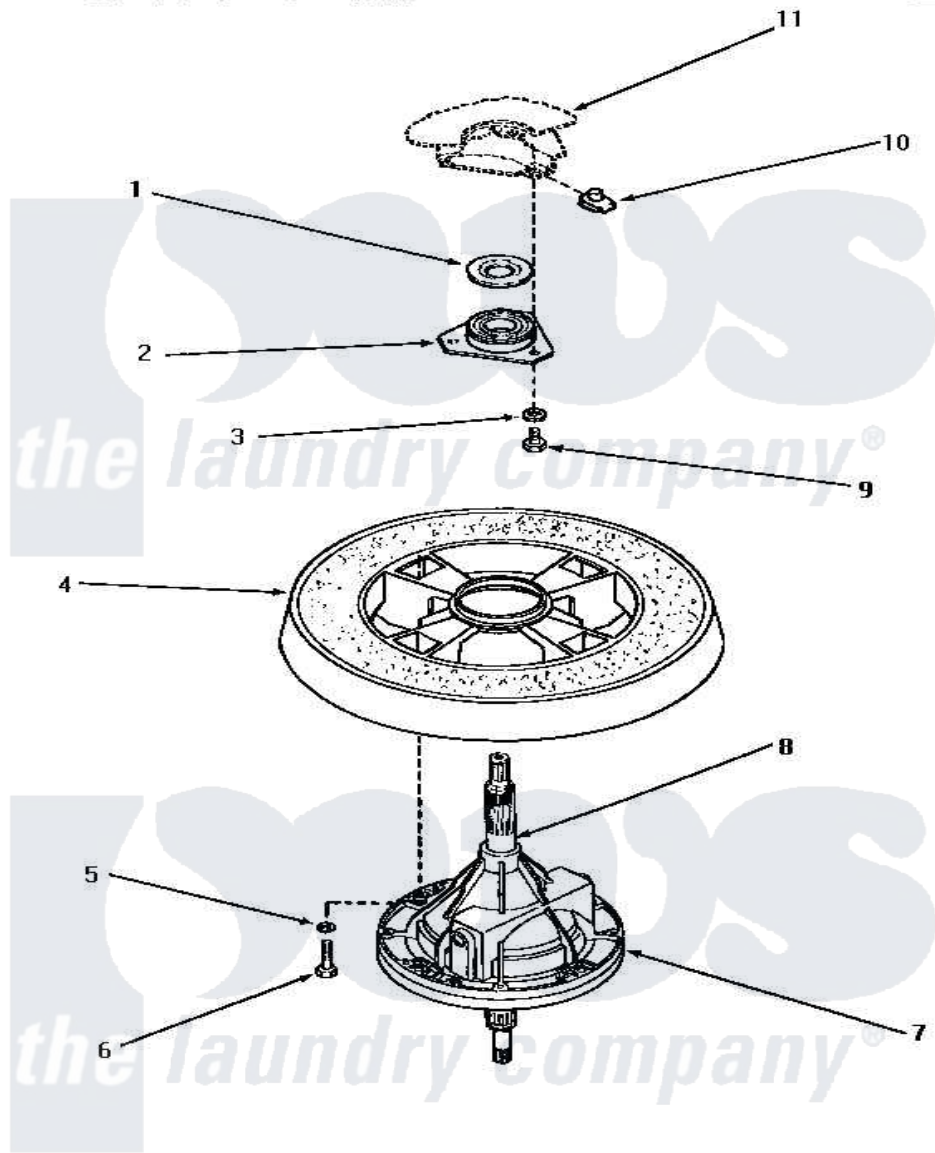

# Amana NA3512 19 - TRANSMISSION ASSY & BALANCE RING

## TRANSMISSION ASSEMBLY AND BALANCE RING

Amana Residential Amana NA3512 Washer Parts Parts Diagram 19 - TRANSMISSION ASSY & BALANCE RING  
 Click on the part number to view part

Item	Original Part Number	Replaced By	Status	Part Description
1	<a href="#">27187</a>			Flinger
2	27182	<a href="#">40004201P</a>		Main Bearing Assembly
3	<a href="#">04366</a>			Lockwasher, 5/16intshkp
4	Y29117		Not Available	ASSY,BALANCE RING-COMPL
5	<a href="#">02431</a>			Lockwasher, 1/4 Ext Shk
6	27200		Not Available	CAP SCREW
7	33227	<a href="#">33227P</a>		Assembly- Tran
8	<a href="#">27604P</a>			Never-Seeze 1 Oz Tube
9	01355		Not Available	SCREW
10	<a href="#">27222</a>			Nut, Retainer 5/16-18
11	Y00000000		Not Available	SEE NOTE OUTER TUB