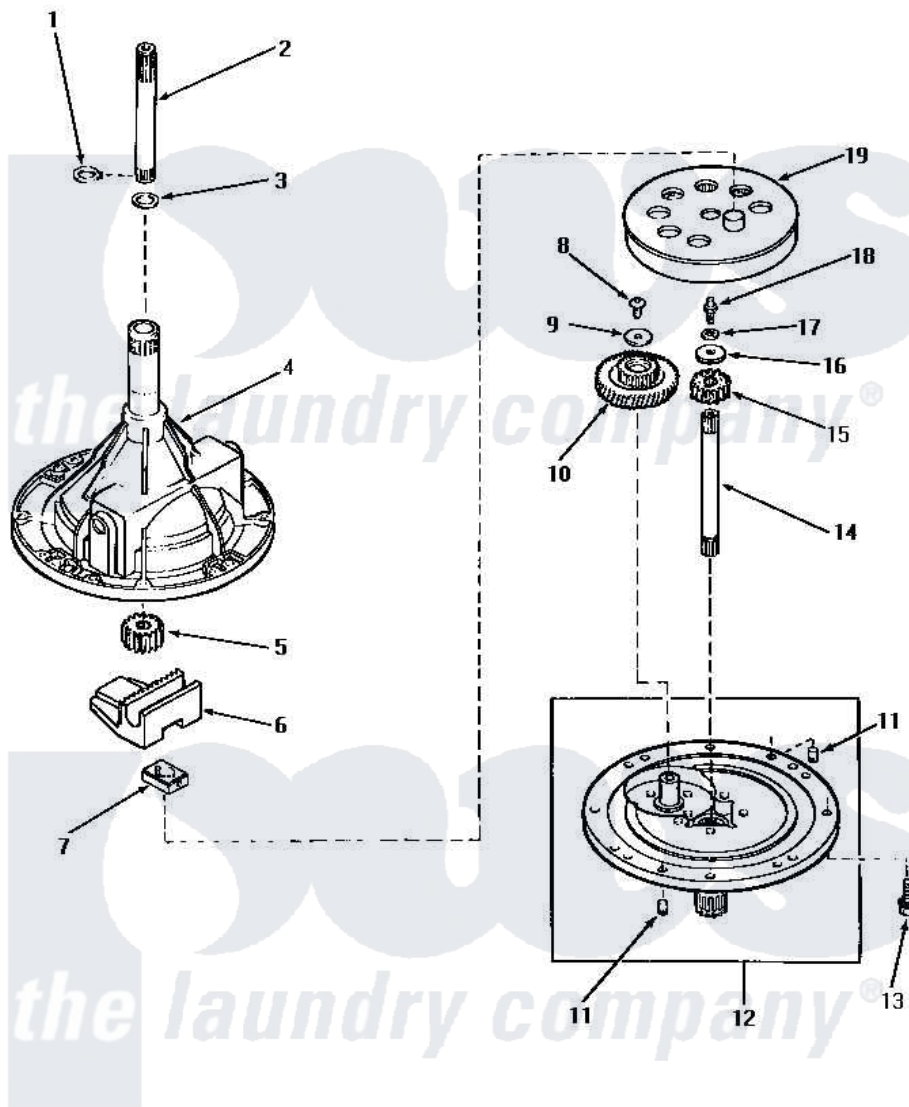

Amana NA3520 02 - 33227 TRANSMISSION ASSY COMPONENTS

COMPONENTS FOR 33227 TRANSMISSION ASSEMBLY

Amana [Residential Amana NA3520 Washer Parts](#) Parts Diagram 02 - 33227 TRANSMISSION ASSY COMPONENTS
 Click on the part number to view part

Item	Original Part Number	Replaced By	Status	Part Description
1	27197			Ring, Retaining
2	29134	Y36570		Shaft, Output
3	20212	35092		Washer, 3628id X 1.00 X .056
4	33223		Not Available	ASSY, TRANSMISSION CASE
5	27003			Pinion, Agitator
6	Y31526			Rack
7	26493			Slide
8	29273			Screw, 1/4-20 X 3/8
9	29260		Not Available	WASHER
10	29161			Gear, Reduction
11	27172			Pin, Dowel
12	33214		Not Available	TRANSMISSION COVER ASSEMBLY
13	32814		Not Available	SCREW, 1/4-20X7/8 SERRA
14	27081	27081P		Shaft Input Package
15	Y29160			Pinion, Drive
16	26509	40041501		Washer

17	21456		Lockwasher, 1/4 Intshkp
18	27030	Not Available	SCREW, 1/4-20 SPECIAL
19	26577		Assembly, Gear And Stud
NI	27243P		Oil, CW Transmission F-
"	28434P	Not Available	LOCTITE