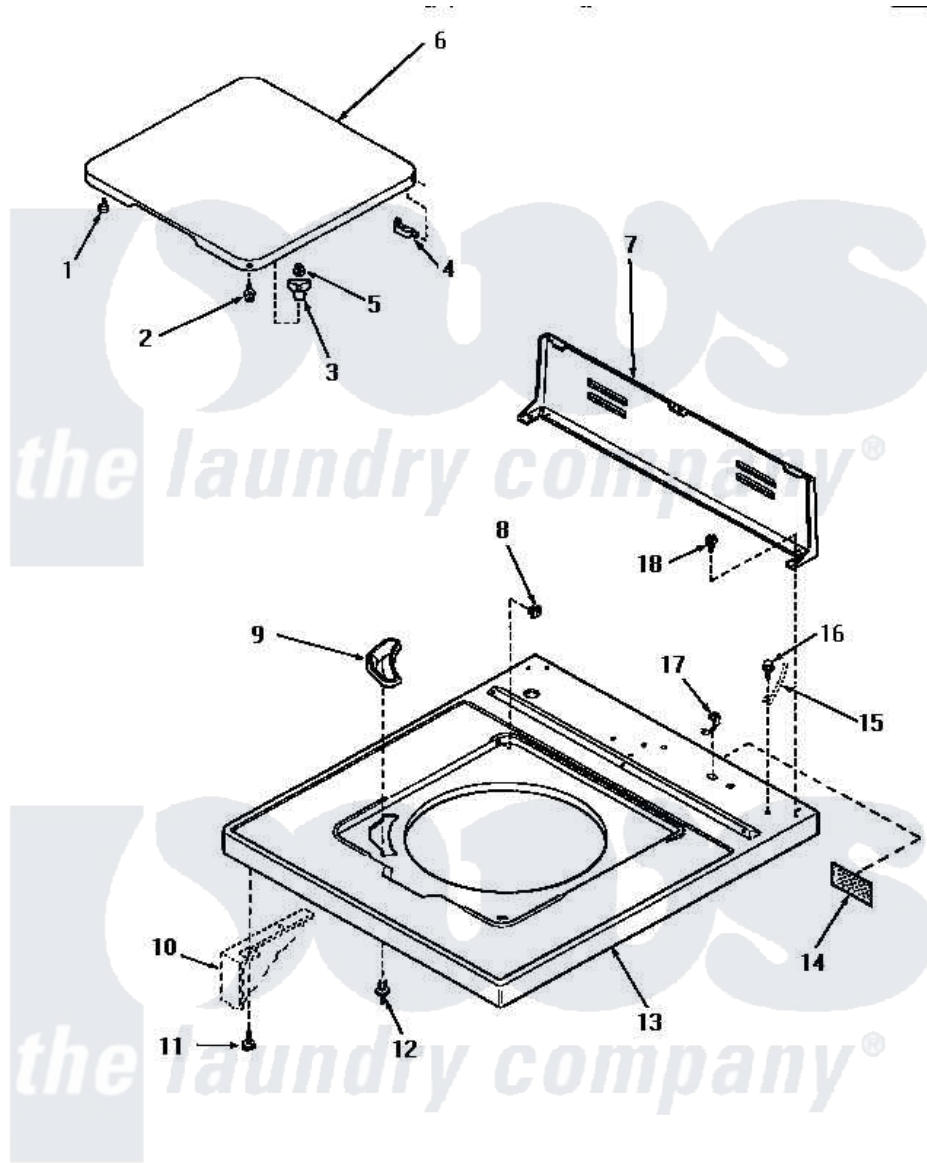

# Amana NA3520 05 - CAB TOP/LOADING DR & CTRL HOOD REAR PAN

## CABINET TOP, LOADING DOOR AND CONTROL HOOD REAR PANEL

Amana [Residential Amana NA3520 Washer Parts](#) Parts Diagram 05 - CAB TOP/LOADING DR & CTRL HOOD REAR PAN

[Click on the part number to view part](#)

Item	Original Part Number	Replaced By	Status	Part Description
1	32507	<a href="#">40038001</a>		Bumper
2	27203		Not Available	ASSY,SCREW & WASHER
3	<a href="#">27149</a>			Catch, Lid Switch
4	27626		Not Available	HINGE,HIDDEN
5	<a href="#">21752</a>			Nut, 8-32 Hex Brilock
6	31315W		Not Available	LOADING DOOR, WHITE
"	31315L		Not Available	LOADING DOOR, ALMOND
"	31315H		Not Available	LOADING DOOR, HARVEST GOLD
7	31230		Not Available	CONTROL HOOD REAR PANEL
8	<a href="#">27625</a>			Bushing
9	32786		Not Available	BLEACH DISPENSER
10	Y00000000		Not Available	SEE NOTE CABINET
11	Y31644	<a href="#">27001200</a>		Screw
12	<a href="#">56534</a>			Barrel, Support

13	32808L	<a href="#">32808LP</a>	Assembly Top And Carton
"	32808H		Not Available
"	32808W	<a href="#">32808WP</a>	CABINET TOP, HARVEST GOLD
14	24903		Not Available
15	Y00000000		Not Available
16	<a href="#">52909</a>		Assembly Top And Carton
17	21903	<a href="#">211881</a>	STICKER,DISCONNECT POW
18	23962	<a href="#">W10116760</a>	SEE NOTE GROUND WIRE, GREEN
			Screw, 10B-16 X 1/2 HeX
			Grommet, Cord Part Not Used-Gas Models Only
			Screw