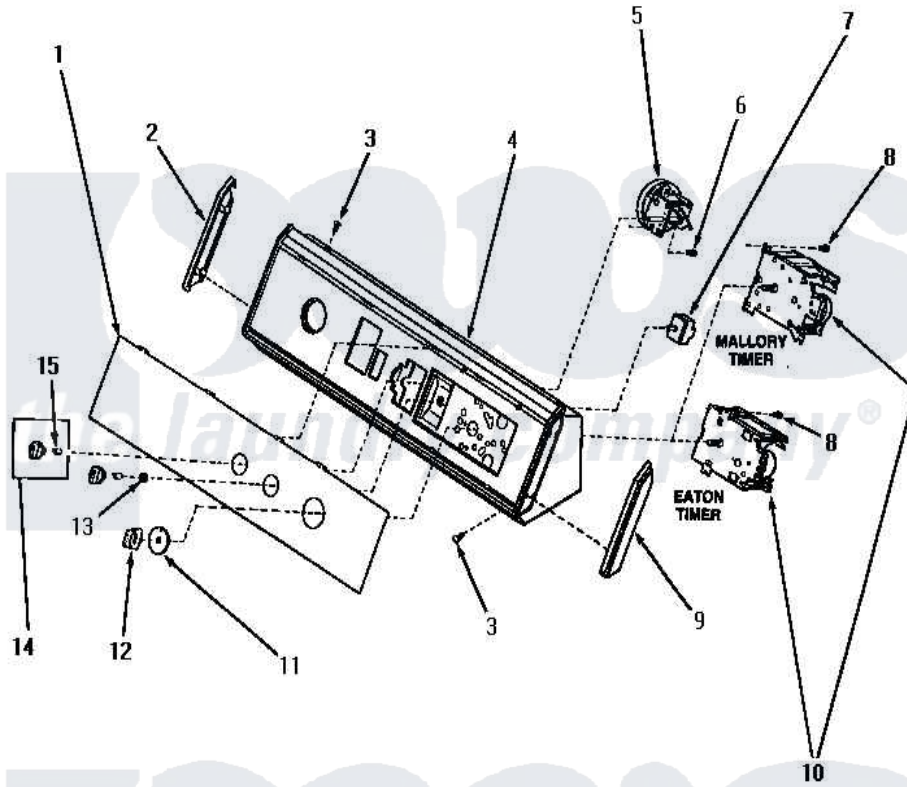

Amana NA3520 07 - GRAPHIC PANEL, CONTROL HOOD & CONTROLS

GRAPHIC PANEL, CONTROL HOOD AND CONTROLS

Amana [Residential Amana NA3520 Washer Parts](#) Parts Diagram 07 - GRAPHIC PANEL, CONTROL HOOD & CONTROLS

[Click on the part number to view part](#)

Item	Original Part Number	Replaced By	Status	Part Description
"	NOTE:		Not Available	SIPHON BREAK KIT MUST BE INSTALLED IN DRAIN HOSE IF THE DRAIN RECEPTACLE IS LOWER THAN THE CABINET TOP OF THE WASHER.
1	31190		Not Available	PANEL, GRAPHIC
2	31249		Not Available	CAP, END-L.H.-CHROME
3	31752		Not Available	SCREW, No.8ABX3/4 POZIDRI
4	31735		Not Available	ASSY, CONTROL HOOD
5	31266			Switch, Pressure-Rotary
6	31260			Screw, No.8 X 3/8 Ind H
7	21300		Not Available	SWITCH, TEMPERATURE
8	23962	W10116760		Screw
9	31248			Cap, End-RH-Chrome
10	31239	31239P		Timer 3 Cycle Package
11	31270			Assembly, Timer Skirt And

11	31219		Ring
12	31281		Assembly, Knob-Timer-Black
13	57584	Not Available	NUT
14	31286	Not Available	ASSY,KNOB-ROTARY-BLK/O
15	10519	Not Available	RETAINER