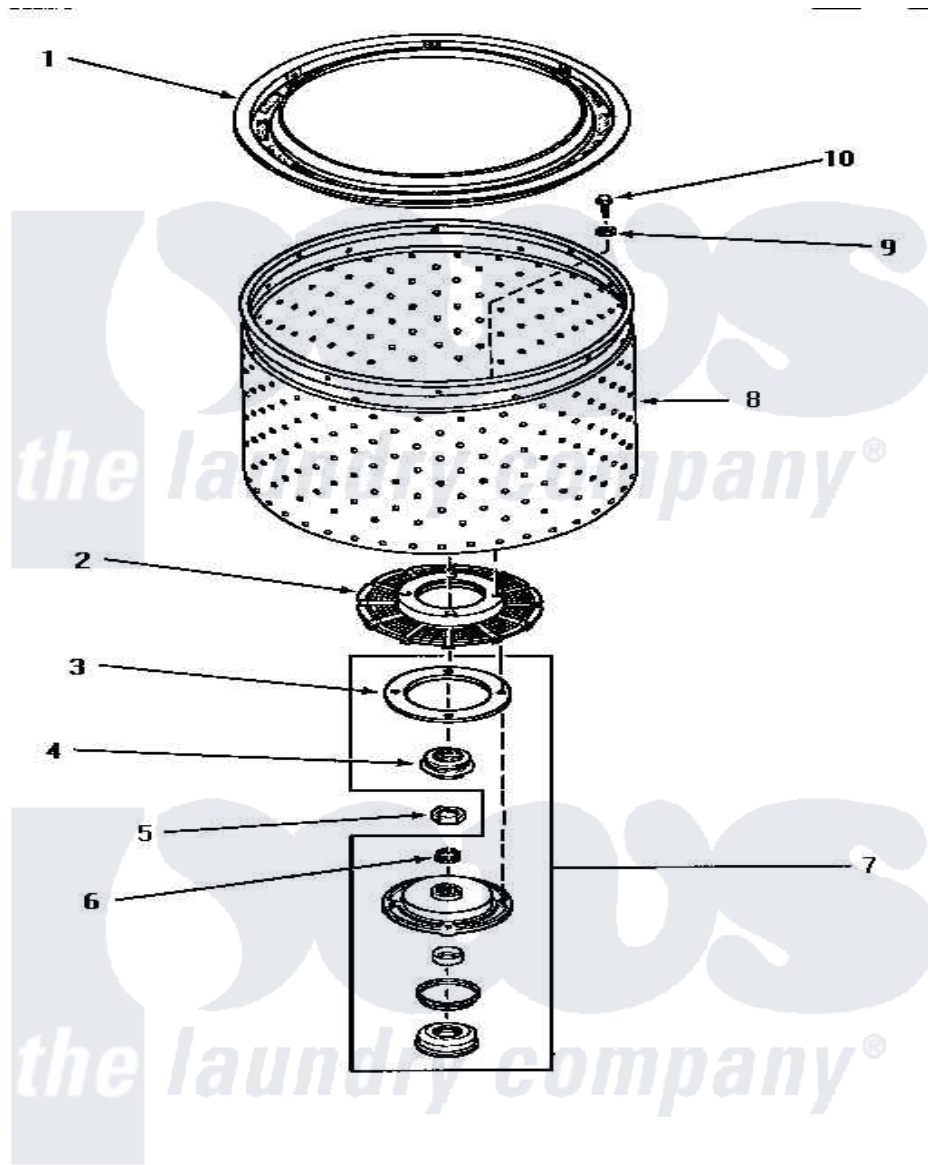

Amana NA3520 09 - LINT FILTER, WASHTUB & HUB

LINT FILTER, WASHTUB AND HUB

Amana Residential Amana NA3520 Washer Parts Parts Diagram 09 - LINT FILTER, WASHTUB & HUB
 Click on the part number to view part

Item	Original Part Number	Replaced By	Status	Part Description
1	30944	33521		Filter Lint/Clothes Guard
2	32998	39371		Filter Lin
3	27125	39122		Gasket, Washtub
4	Y00000000		Not Available	SEE NOTE SEAL HEAD -- (INCLUDED WITH 442P3 KIT)
5	Y29220	40016301		Nut, Lock
6	29728	40008301		Insert, Spline
7	495P3	R9900552		Hub And Seal
8	28138		Not Available	WASHTUB, STAINLESS STEEL
"	29074	39252P		Wash Tub
"	33295	39252P		Wash Tub
"	33245			Washtub, Stainless Steel
9	28094			Gasket
10	27202	W1011678Z		Screw