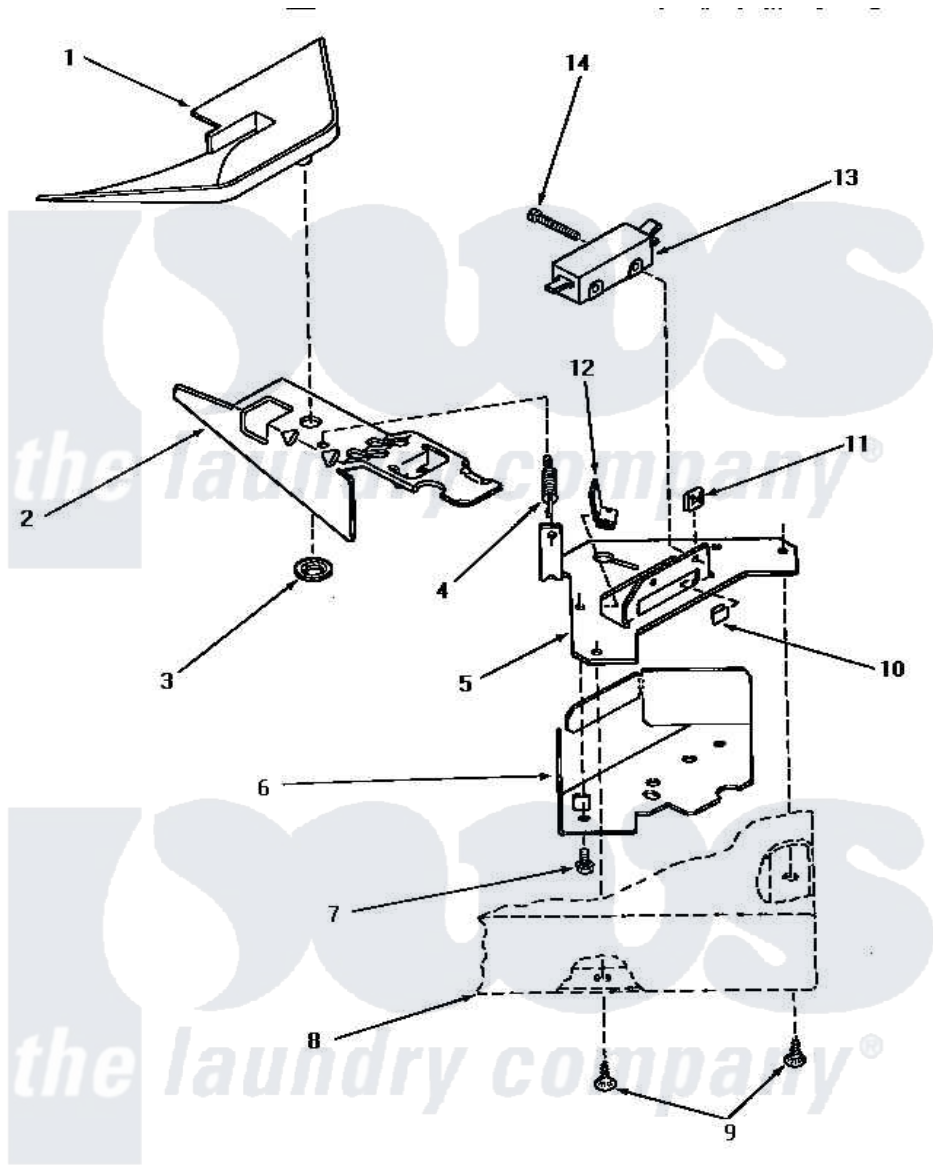

Amana NA3520 10 - LOADING DOOR SWITCH & BRACKET ASSY

LOADING DOOR SWITCH AND BRACKET ASSEMBLY

Amana [Residential Amana NA3520 Washer Parts](#) Parts Diagram 10 - LOADING DOOR SWITCH & BRACKET ASSY
 Click on the part number to view part

Item	Original Part Number	Replaced By	Status	Part Description
1	29042		Not Available	SHIELD,LID SWITCH
2	27602			Lever, Out-Of-Bal Switch
3	29043			Nut, Push
4	27603			Spring, Switch Lever
5	27250		Not Available	BRACKET,OUT-OF-BAL SWI
6	33086		Not Available	ENCLOSURE,LID SWITCH
7	23222	3177991		Screw
8	Y00000000		Not Available	SEE NOTE CABINET TOP
9	28193			Screw, 8-1/2 Tapping W/
10	27610			Clip, U
11	27248		Not Available	NUT,SPEED U-TYPE
12	Y27837			Clip, Speed-"U" Type
13	27249		Not Available	SWITCH
14	Q6516		Not Available	SCREW,6-32 X 1 ROUND H