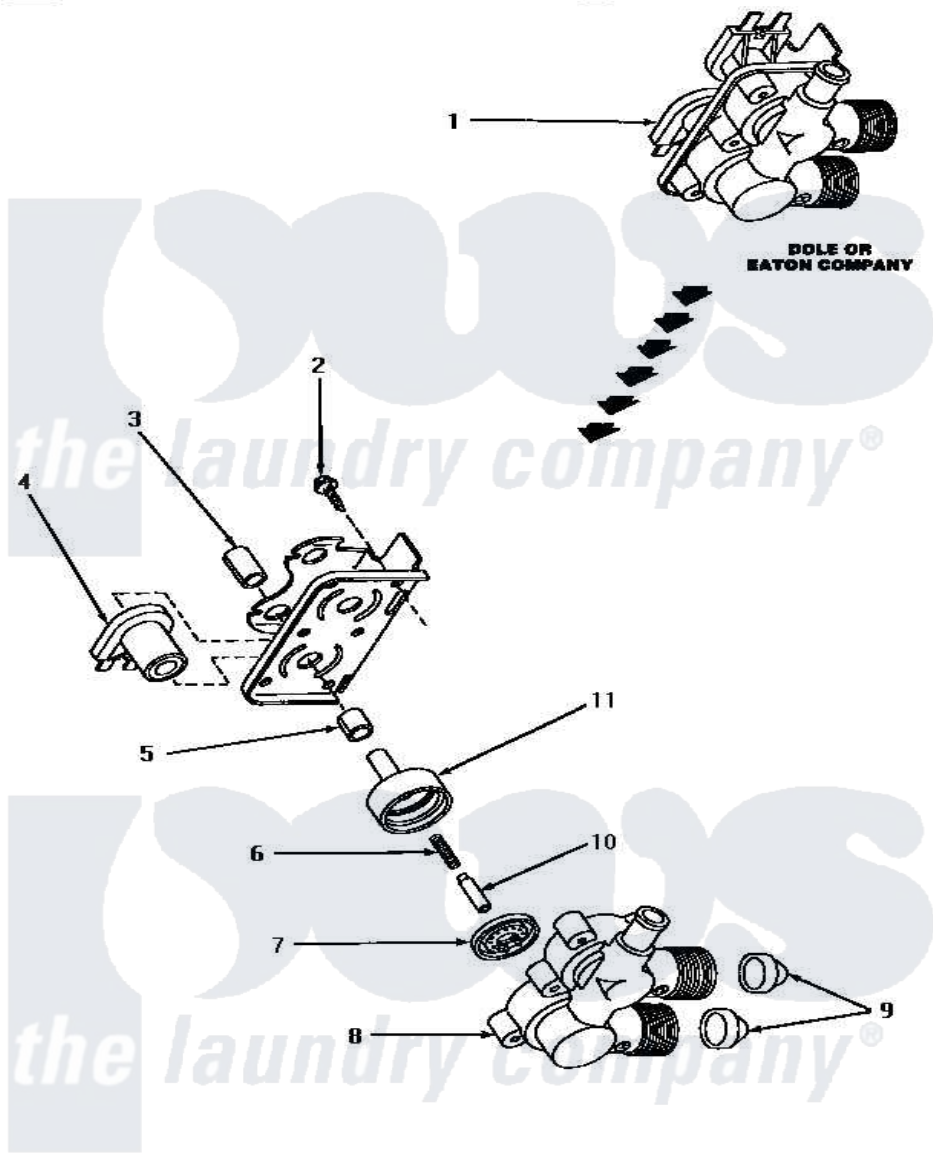

Amana NA3520 11 - MIXING VALVE ASSY

**MIXING VALVE ASSEMBLY
(Dole or Eaton Company)**

Amana [Residential Amana NA3520 Washer Parts](#) Parts Diagram 11 - MIXING VALVE ASSY
[Click on the part number to view part](#)

Item	Original Part Number	Replaced By	Status	Part Description
1	27156	33930		Valve, Mixing
2	25817C		Not Available	SCREW
3	24128		Not Available	SLEEVE, LONG
4	24126	33930		Valve, Mixing
5	24129		Not Available	SLEEVE, SHORT
6	24131		Not Available	SPRING
7	24134		Not Available	DIAPHRAGM
8	Y24159	33930		Valve, Mixing
9	24122	22002960		Strainer, Washer Inlet
10	24132		Not Available	ARMATURE
11	24130			Guide, Armature