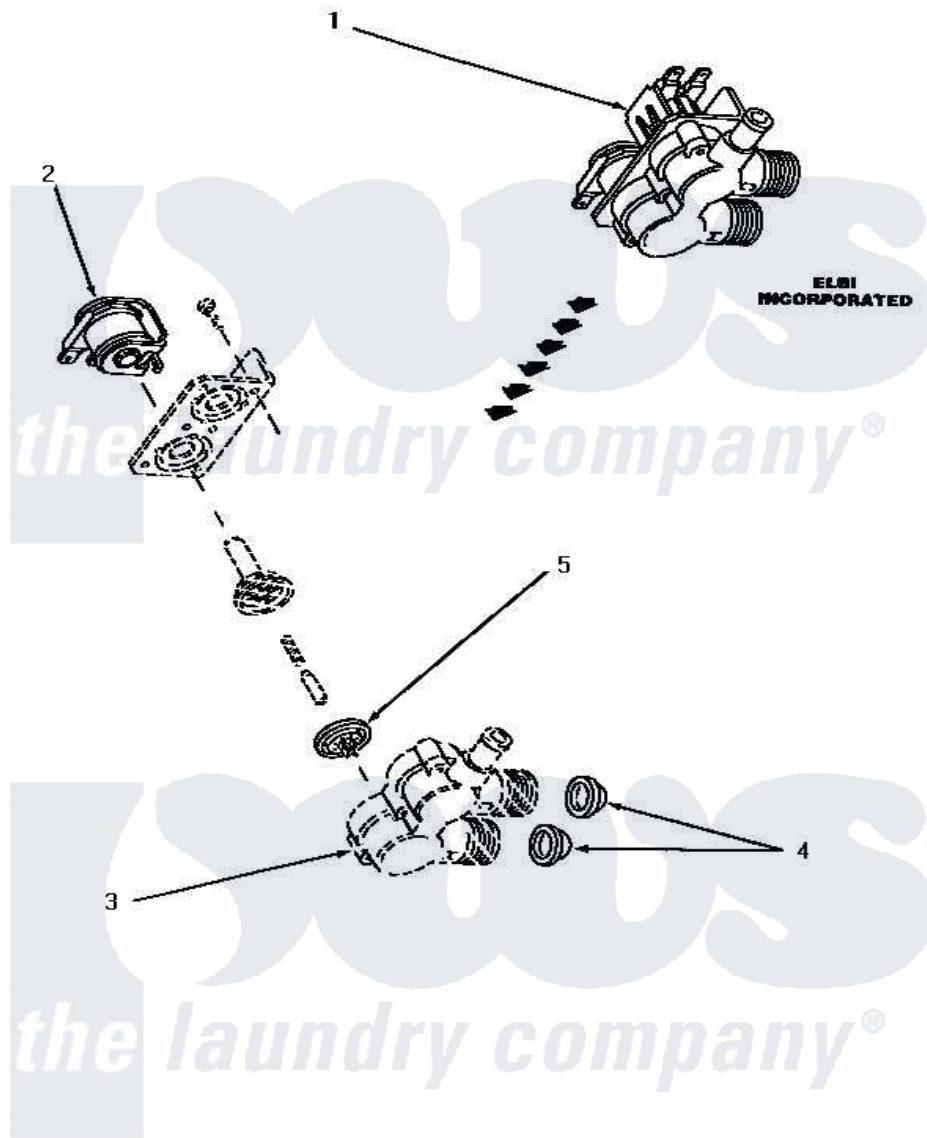

Amana NA3520 12 - MIXING VALVE ASSY

MIXING VALVE ASSEMBLY (Elbi Incorporated)

Amana [Residential Amana NA3520 Washer Parts](#) Parts Diagram 12 - MIXING VALVE ASSY
 Click on the part number to view part

Item	Original Part Number	Replaced By	Status	Part Description
1	27156	33930		Valve, Mixing
2	33084		Not Available	SOLENOID,MIXING VALVE
3	Y00000000		Not Available	SEE NOTE VALVE BODY -- (RED)
4	24122	22002960		Strainer, Washer Inlet
5	33079		Not Available	DIAPHRAM,MIXING VALVE-