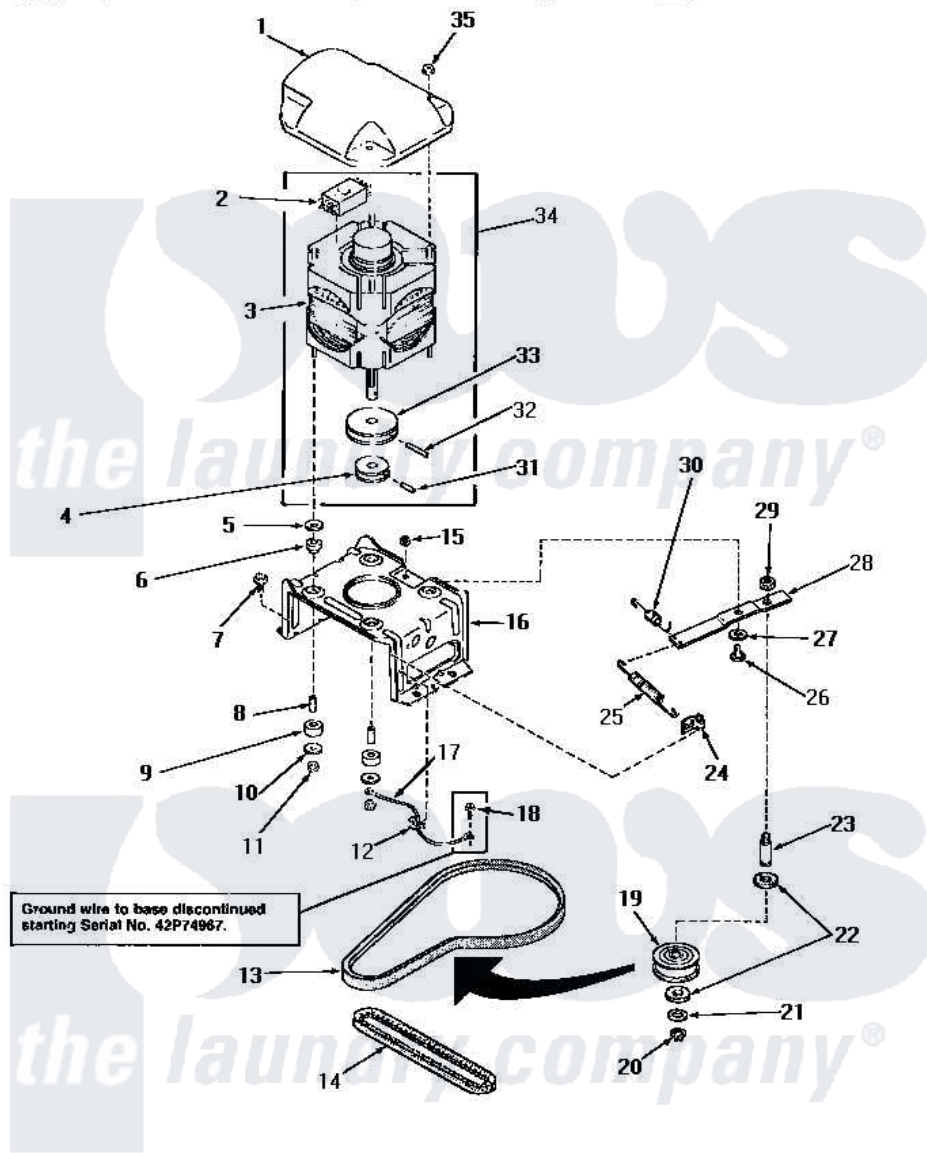

# Amana NA3520 13 - MOTOR, MTG BRACKET, BELTS & IDLER ASSY

## MOTOR, MOUNTING BRACKET, BELTS AND IDLER ASSEMBLY

Amana [Residential Amana NA3520 Washer Parts](#) Parts Diagram 13 - MOTOR, MTG BRACKET, BELTS & IDLER ASSY  
 Click on the part number to view part

Item	Original Part Number	Replaced By	Status	Part Description
1	<a href="#">27136</a>			Shield, Motor
2	30895A	<a href="#">30895AP</a>		Switch Motor-W/Instr
"	24139		Not Available	SWITCH,MOTOR
3	30895	<a href="#">27179P</a>		Motor-Drve
4	Y27104		Not Available	PULLEY,MOTOR
5	03888		Not Available	WASHER
6	<a href="#">01952A</a>			Mounting, Rubber
7	Y31645	<a href="#">27001200</a>		Screw
8	27181		Not Available	SPACER,MOTOR
9	01953		Not Available	WASHER,LOWER MOTOR MOU
10	03888		Not Available	WASHER
11	<a href="#">23604</a>			Nut, Hex 10-32 Lock
12	Y00161	<a href="#">B5733302</a>		Clip, Ground
13	<a href="#">28808</a>			Belt, Agitate And Spin
14	<a href="#">27155</a>			Belt, Pump
15	52566	<a href="#">27001225</a>		Nut, Jam Mid Lock 1/4-20

16	<a href="#">28791</a>		Bracket, Motor Mount
17	Y00000000	Not Available	SEE NOTE GROUND WIRE, GREEN
18	26592	Not Available	HEX HEAD SCREW
19	28800	Not Available	WHEEL, IDLER
20	<a href="#">23748</a>		Ring, Retaining
21	<a href="#">52549</a>		Washer, 501 ID X3/4 Odx
22	<a href="#">Y29443</a>		Washer, Felt
23	<a href="#">28802</a>		Shaft, Idler
24	<a href="#">28849</a>		Clip, Spring
25	28807	<a href="#">37366</a>	Spring, Idler
26	27229	<a href="#">40038901</a>	Screw, 1/4-20
27	81392	<a href="#">40054701</a>	Washer
28	31054	<a href="#">40041002</a>	Lever, Idler
29	28803	<a href="#">2221070</a>	Clamp, Nylon
30	30620	Not Available	SPRING, IDLER LEVER HEL
31	<a href="#">10416</a>		Pin, Roll
32	<a href="#">23750</a>		Pin, Roll
33	27171	Not Available	PULLEY, MOTOR
34	27179	<a href="#">27179P</a>	Motor-Drive
35	<a href="#">27201</a>		Locknut
NI	20605	Not Available	LUBE, HI TEMPERATURE-56
"	258P3	Not Available	KIT, CAPACITOR