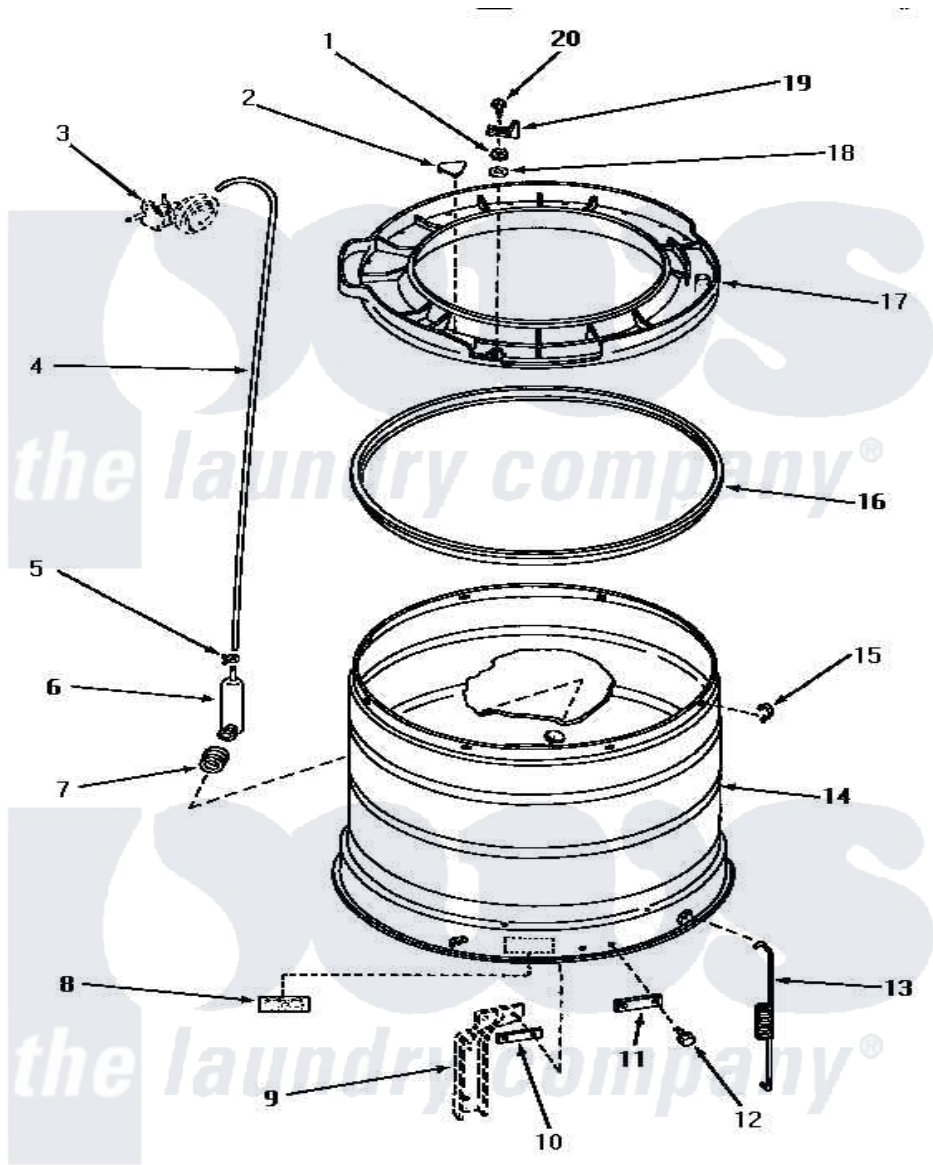

Amana NA3520 14 - OUTER TUB, COVER & PRESSURE HOSE

OUTER TUB, COVER AND PRESSURE HOSE

Amana [Residential Amana NA3520 Washer Parts](#) Parts Diagram 14 - OUTER TUB, COVER & PRESSURE HOSE
 Click on the part number to view part

Item	Original Part Number	Replaced By	Status	Part Description
1	03815			Lockwasher, No.10 Ext Shk
2	29901		Not Available	PLUG,SNAP-IN-OUTER TUB
3	Y00000000		Not Available	SEE NOTE PRESSURE SWITCH
4	29213	39125		Tubing 31
5	Y22294	596669		Clamp, Manifold
6	30243	40008501		Assembly, Pressure Bulb
7	29175	40037801		Grommet
8	Y27195		Not Available	STICKER
9	Y00000000		Not Available	SEE NOTE SUPPORT LEG
10	27927			Plate, Leg .032
11	27926			Plate, Leg .063
12	27205	40128701		Screw, 5/16-18 X .50
13	27239			Spring, Leg
14	30508		Not Available	TUB,OUTER
"	30509		Not Available	OUTER TUB
15	Y27017		Not Available	CLIP,SPRING

16	27184		Gasket, Tub Cover
17	31141	31153	Cover Outer Tub
18	23425	Not Available	WASHER,7/32IDX7/16ODX.
19	27247		Trigger, Out-Of-Bal Swi
20	27523	Not Available	SCREW