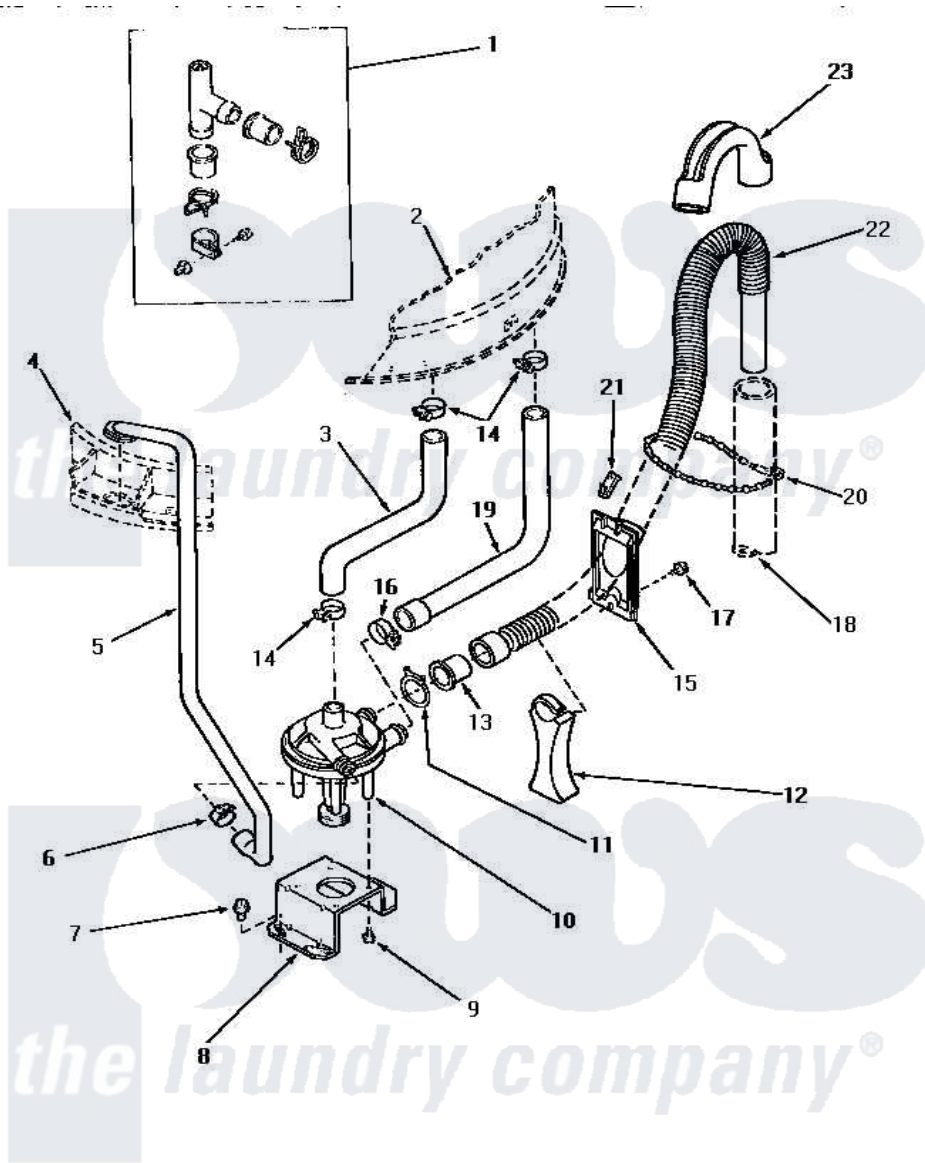

Amana NA3520 16 - PUMP ASSY/BRKT/HOSES & SIPHON BREAK KIT

PUMP ASSEMBLY, BRACKET, HOSES AND SIPHON BREAK KIT

Amana [Residential Amana NA3520 Washer Parts](#) Parts Diagram 16 - PUMP ASSY/BRKT/HOSES & SIPHON BREAK KIT

[Click on the part number to view part](#)

Item	Original Part Number	Replaced By	Status	Part Description
1	386P3	76660		Break-Sphn
2	Y00000000		Not Available	SEE NOTE OUTER TUB
3	27159		Not Available	HOSE,TUB TO PUMP
4	Y00000000		Not Available	SEE NOTE OUTER TUB COVER
5	27232		Not Available	HOSE
6	27644	285655		Clamp, Hose
7	Y31645	27001200		Screw
8	27105			Bracket, Pump Mounting
9	31098			Screw, 10-10 5/8 Unslot
10	31968			Assembly, Pump NA
"	31969			Assembly, Pump NA
11	29172		Not Available	CLAMP,HOSE
12	29284			Stand, Hose
13	29143		Not Available	HOSE,ADAPTER
14	32616		Not Available	(CLAMP HOSE)

15	29131		Not Available	RETAINER,DIRECTIONAL
16	27153	285655		Clamp, Hose
17	30676	27001200		Screw
18	Y00000000		Not Available	SEE NOTE STANDPIPE
19	27160		Not Available	HOSE,TUB TO PUMP-DRAIN
20	33489	8539404		Tie-Wire
21	29936		Not Available	HOSE RETAINER CLIP
22	29142	39952		Hose- Drai
23	29144	22003814		Retainer, Drain Hose
NI	406P3	451P3		Kit Drain Extension