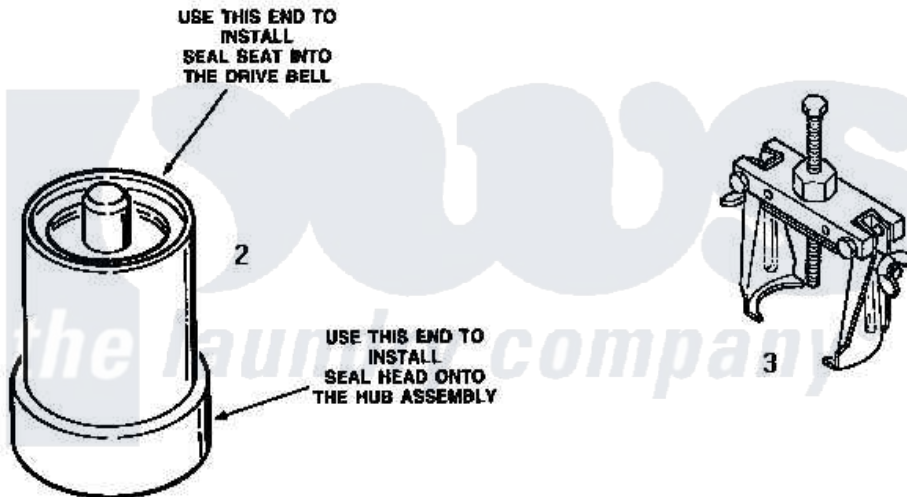

# Amana NA3520 18 - SPECIAL TOOLS

*the laundry company*<sup>®</sup>

Amana [Residential Amana NA3520 Washer Parts](#) Parts Diagram 18 - SPECIAL TOOLS  
Click on the part number to view part

Item	Original Part Number	Replaced By	Status	Part Description
1	<a href="#">254P4P</a>			Agitator Hooks
2	255P4		Not Available	TOOL,SEAL INSTALLING
3	253P4	<a href="#">294P4</a>		Bell Tool