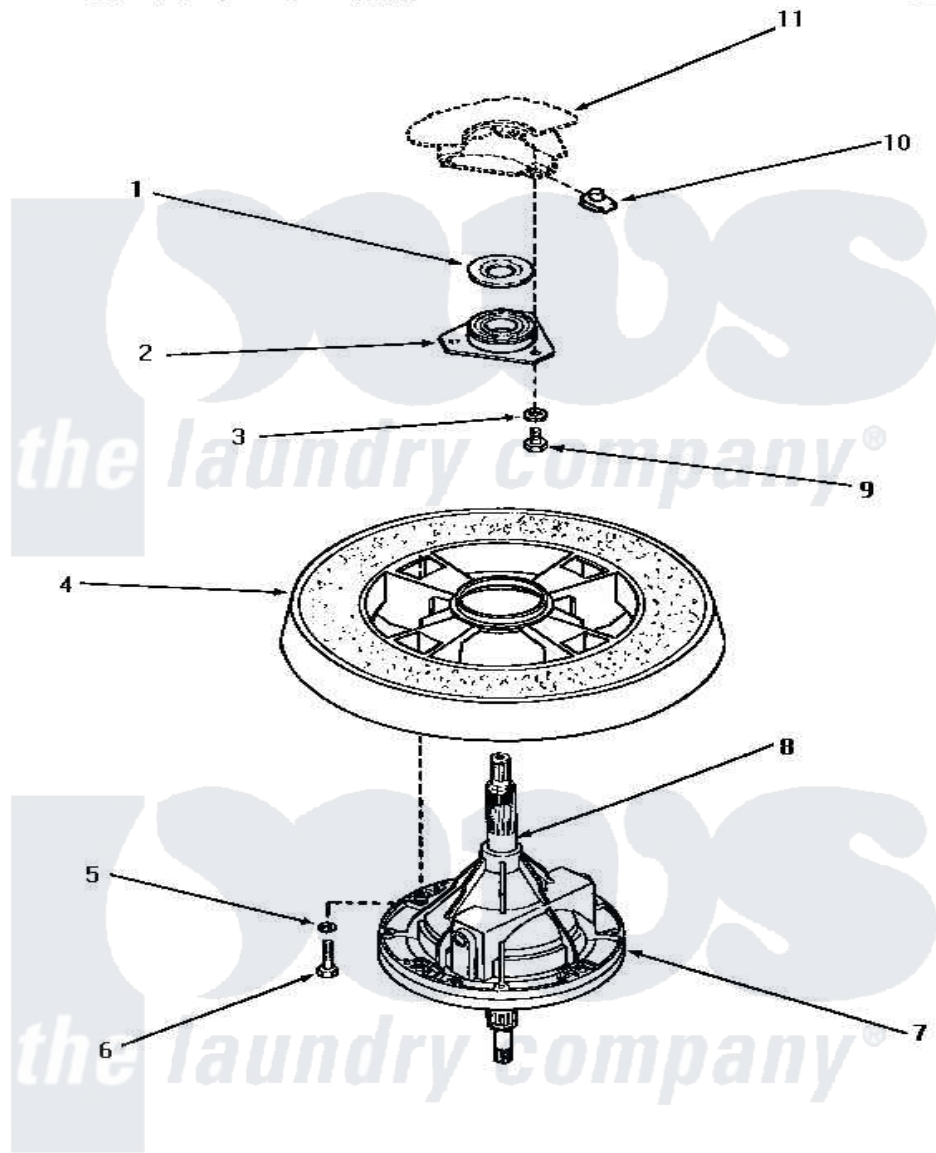

# Amana NA3520 19 - TRANSMISSION ASSY & BALANCE RING

## TRANSMISSION ASSEMBLY AND BALANCE RING

Amana Residential Amana NA3520 Washer Parts Parts Diagram 19 - TRANSMISSION ASSY & BALANCE RING  
 Click on the part number to view part

Item	Original Part Number	Replaced By	Status	Part Description
1	<a href="#">27187</a>			Flinger
2	27182	<a href="#">40004201P</a>		Main Bearing Assembly
3	<a href="#">04366</a>			Lockwasher, 5/16intshkp
4	Y29117		Not Available	ASSY,BALANCE RING-COMPL
5	<a href="#">02431</a>			Lockwasher, 1/4 Ext Shk
6	27200		Not Available	CAP SCREW
7	33227	<a href="#">33227P</a>		Assembly- Tran
8	<a href="#">27604P</a>			Never-Seeze 1 Oz Tube
9	01355		Not Available	SCREW
10	<a href="#">27222</a>			Nut, Retainer 5/16-18
11	Y00000000		Not Available	SEE NOTE OUTER TUB