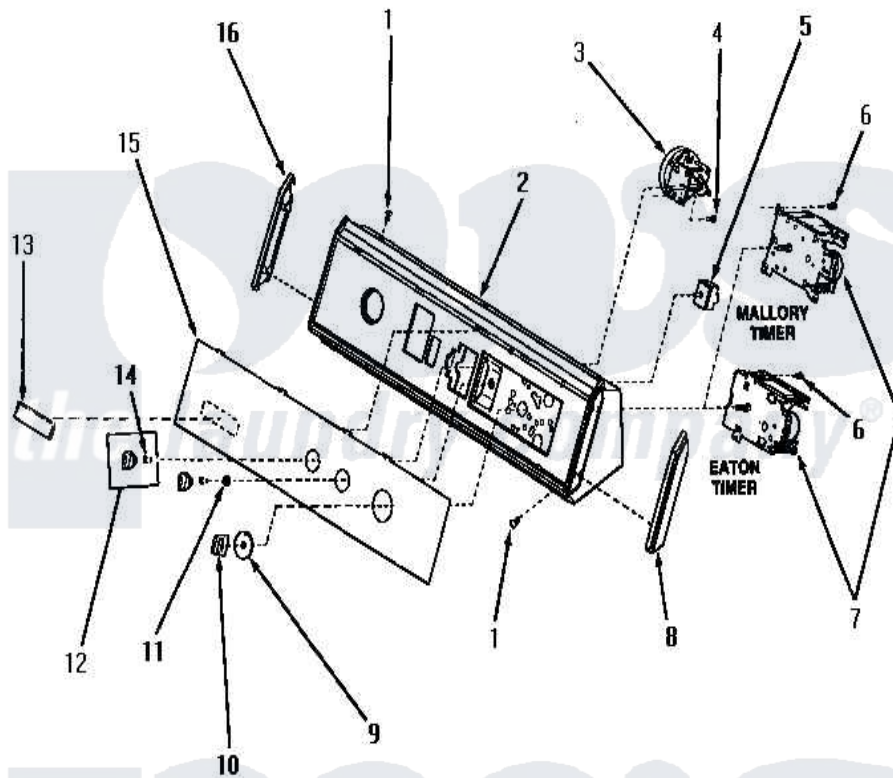

# Amana NA3612 07 - GRAPHIC PANEL, CONTROL HOOD & CONTROLS

## GRAPHIC PANEL, CONTROL HOOD AND CONTROLS

Amana [Residential Amana NA3612 Washer Parts](#) Parts Diagram 07 - GRAPHIC PANEL, CONTROL HOOD & CONTROLS

[Click on the part number to view part](#)

Item	Original Part Number	Replaced By	Status	Part Description
"	NOTE:		Not Available	SIPHON BREAK KIT MUST BE INSTALLED IN DRAIN HOSE IF THE DRAIN RECEPTACLE IS LOWER THAN THE CABINET TOP OF THE WASHER.
1	31752		Not Available	SCREW, No.8ABX3/4 POZIDRI
2	31735		Not Available	ASSY, CONTROL HOOD
3	<a href="#">31266</a>			Switch, Pressure-Rotary
4	<a href="#">31260</a>			Screw, No.8 X 3/8 Ind H
5	21300		Not Available	SWITCH,TEMPERATURE
6	23962	<a href="#">W10116760</a>		Screw
7	31239	<a href="#">31239P</a>		Timer 3 Cycle Package
8	<a href="#">31248</a>			Cap, End-RH-Chrome
9	<a href="#">31279</a>			Assembly, Timer Skirt And Ring
10	<a href="#">31281</a>			Assembly, Knob-Timer-Black

11	57584	Not Available	NUT
12	31286	Not Available	ASSY,KNOB-ROTARY-BLK/O
14	10519	Not Available	RETAINER
15	33146	Not Available	PANEL,GRAPHIC
16	31249	Not Available	CAP,END-L.H.-CHROME