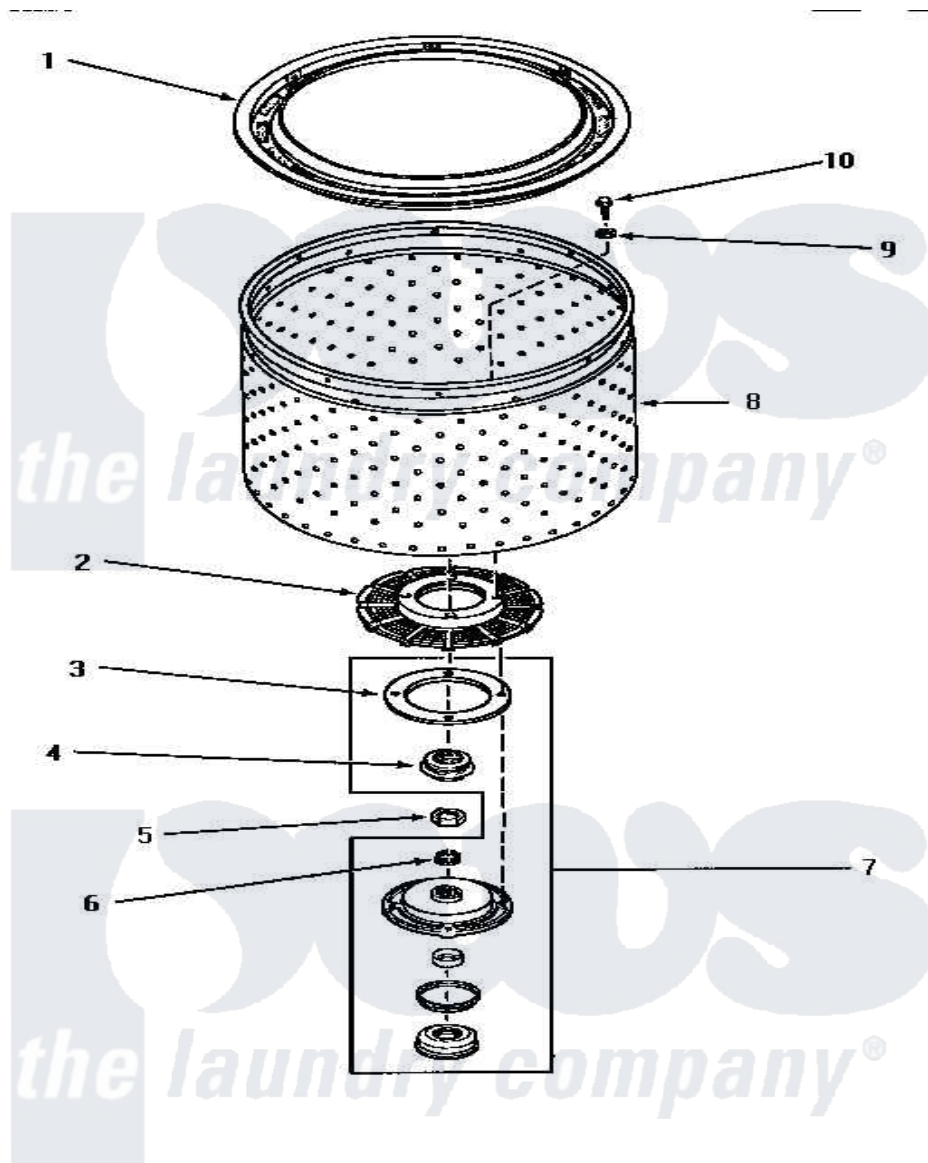

# Amana NA3612 09 - LINT FILTER, WASHTUB & HUB

## LINT FILTER, WASHTUB AND HUB

Amana Residential Amana NA3612 Washer Parts Parts Diagram 09 - LINT FILTER, WASHTUB & HUB

Click on the part number to view part

Item	Original Part Number	Replaced By	Status	Part Description
1	30944	<a href="#">33521</a>		Filter Lint/Clothes Guard
2	32998	<a href="#">39371</a>		Filter Lin
3	27125	<a href="#">39122</a>		Gasket, Washtub
4	Y00000000		Not Available	SEE NOTE SEAL HEAD -- (INCLUDED WITH 442P3 KIT)
5	Y29220	<a href="#">40016301</a>		Nut, Lock
6	29728	<a href="#">40008301</a>		Insert, Spline
7	495P3	<a href="#">R9900552</a>		Hub And Seal
8	<a href="#">32838</a>			Washtub
"	33296	<a href="#">39248P</a>		Wash Tub
9	<a href="#">28094</a>			Gasket
10	27202	<a href="#">W10116787</a>		Screw