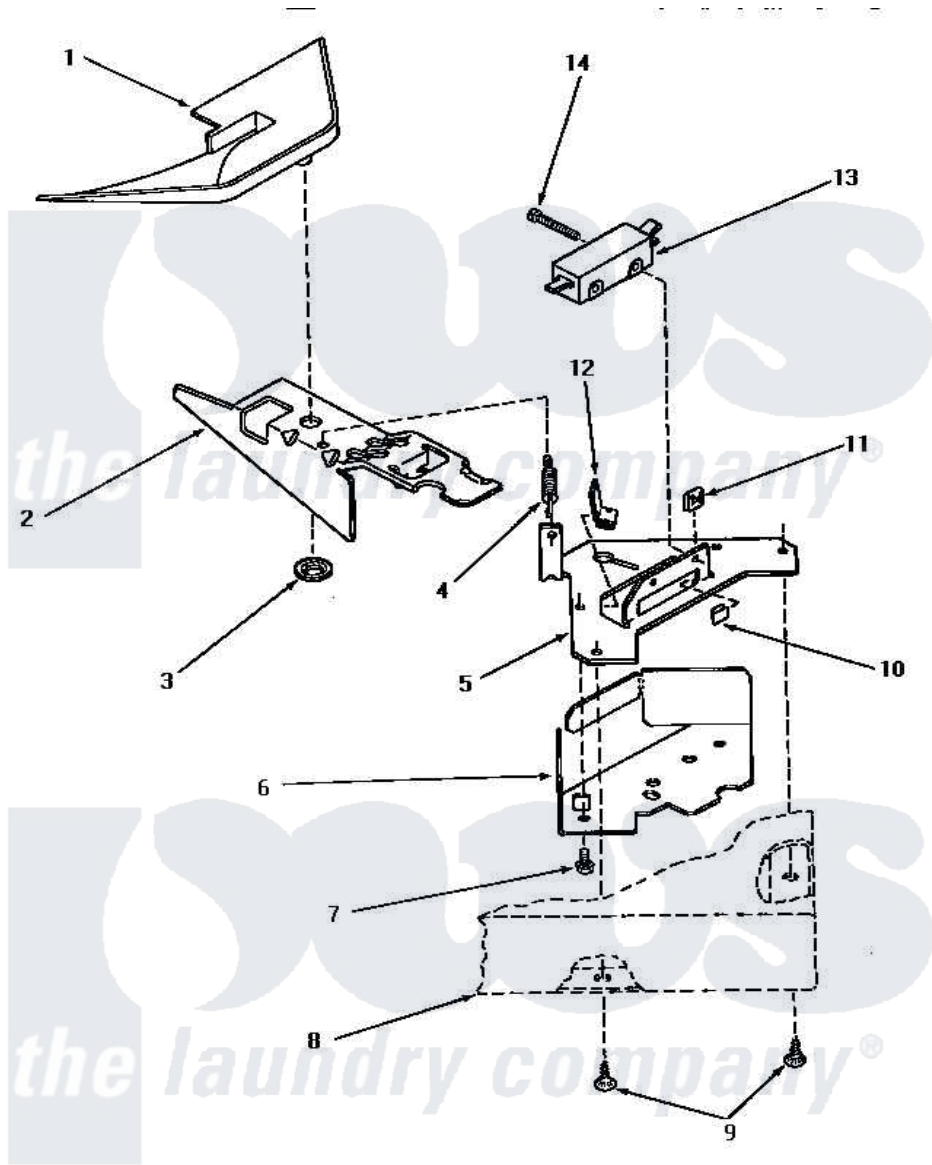

# Amana NA3612 10 - LOADING DOOR SWITCH & BRACKET ASSY

## LOADING DOOR SWITCH AND BRACKET ASSEMBLY

Amana [Residential Amana NA3612 Washer Parts](#) Parts Diagram 10 - LOADING DOOR SWITCH & BRACKET ASSY  
 Click on the part number to view part

Item	Original Part Number	Replaced By	Status	Part Description
1	29042		Not Available	SHIELD,LID SWITCH
2	<a href="#">27602</a>			Lever, Out-Of-Bal Switch
3	<a href="#">29043</a>			Nut, Push
4	<a href="#">27603</a>			Spring, Switch Lever
5	27250		Not Available	BRACKET,OUT-OF-BAL SWI
6	33086		Not Available	ENCLOSURE,LID SWITCH
7	23222	<a href="#">3177991</a>		Screw
8	Y00000000		Not Available	SEE NOTE CABINET TOP
9	<a href="#">28193</a>			Screw, 8-1/2 Tapping W/
10	<a href="#">27610</a>			Clip, U
11	27248		Not Available	NUT,SPEED U-TYPE
12	<a href="#">Y27837</a>			Clip, Speed-"U" Type
13	27249		Not Available	SWITCH
14	Q6516		Not Available	SCREW,6-32 X 1 ROUND H