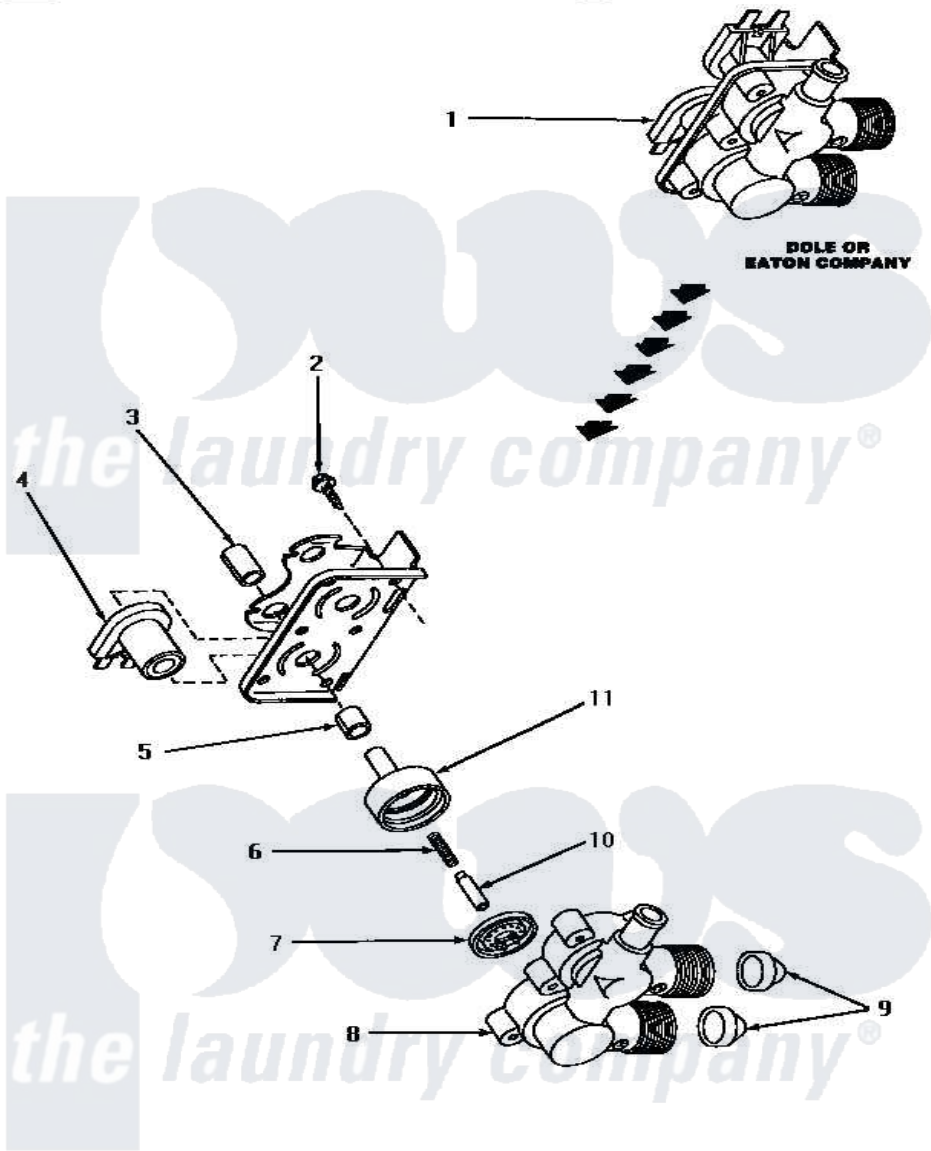

Amana NA3612 11 - MIXING VALVE ASSY

**MIXING VALVE ASSEMBLY
(Dole or Eaton Company)**

Amana [Residential Amana NA3612 Washer Parts](#) Parts Diagram 11 - MIXING VALVE ASSY
[Click on the part number to view part](#)

Item	Original Part Number	Replaced By	Status	Part Description
1	27156	33930		Valve, Mixing
2	25817C		Not Available	SCREW
3	24128		Not Available	SLEEVE, LONG
4	24126	33930		Valve, Mixing
5	24129		Not Available	SLEEVE, SHORT
6	24131		Not Available	SPRING
7	24134		Not Available	DIAPHRAGM
8	Y24159	33930		Valve, Mixing
9	24122	22002960		Strainer, Washer Inlet
10	24132		Not Available	ARMATURE
11	24130			Guide, Armature