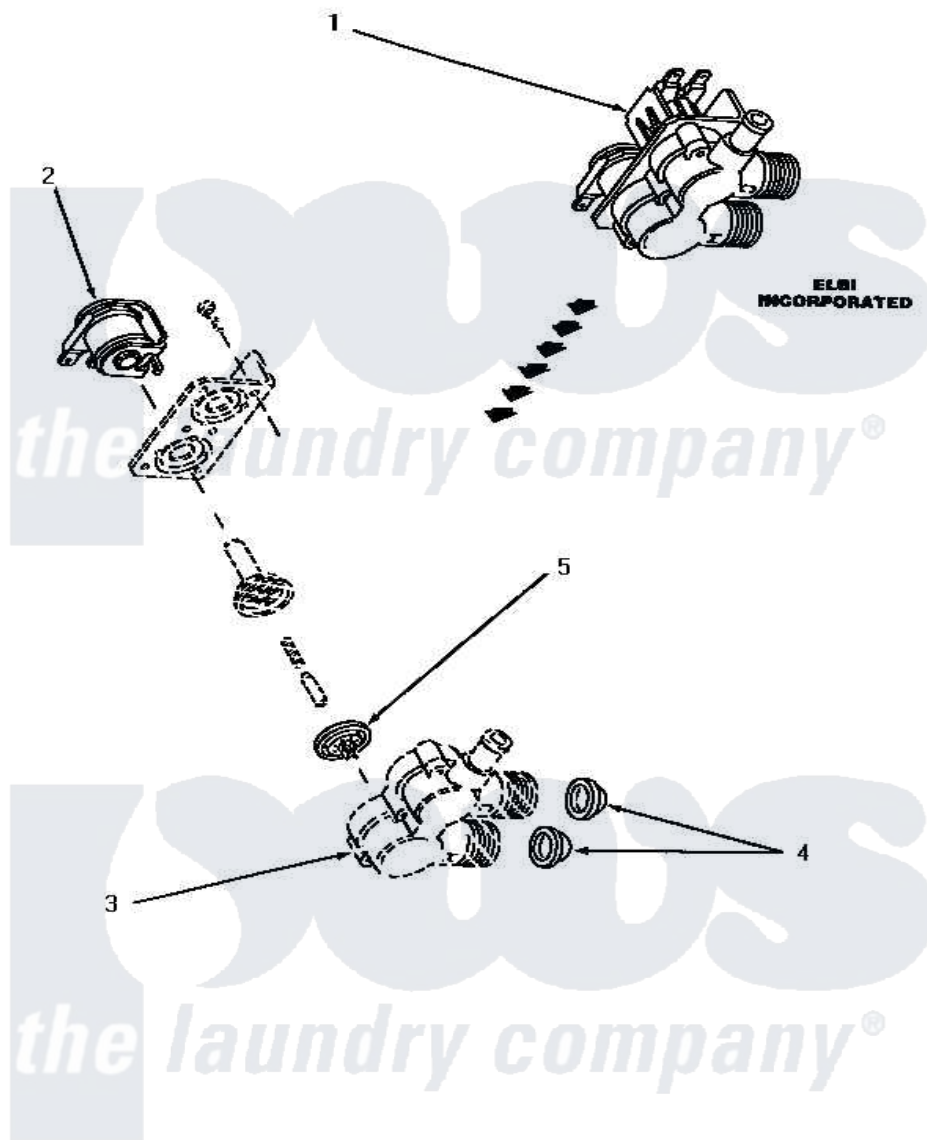

# Amana NA3612 12 - MIXING VALVE ASSY

## MIXING VALVE ASSEMBLY (Elbi Incorporated)

Amana [Residential Amana NA3612 Washer Parts](#) Parts Diagram 12 - MIXING VALVE ASSY  
 Click on the part number to view part

Item	Original Part Number	Replaced By	Status	Part Description
1	27156	<a href="#">33930</a>		Valve, Mixing
2	33084		Not Available	SOLENOID,MIXING VALVE
3	Y00000000		Not Available	SEE NOTE VALVE BODY -- (RED)
4	24122	<a href="#">22002960</a>		Strainer, Washer Inlet
5	33079		Not Available	DIAPHRAM,MIXING VALVE-