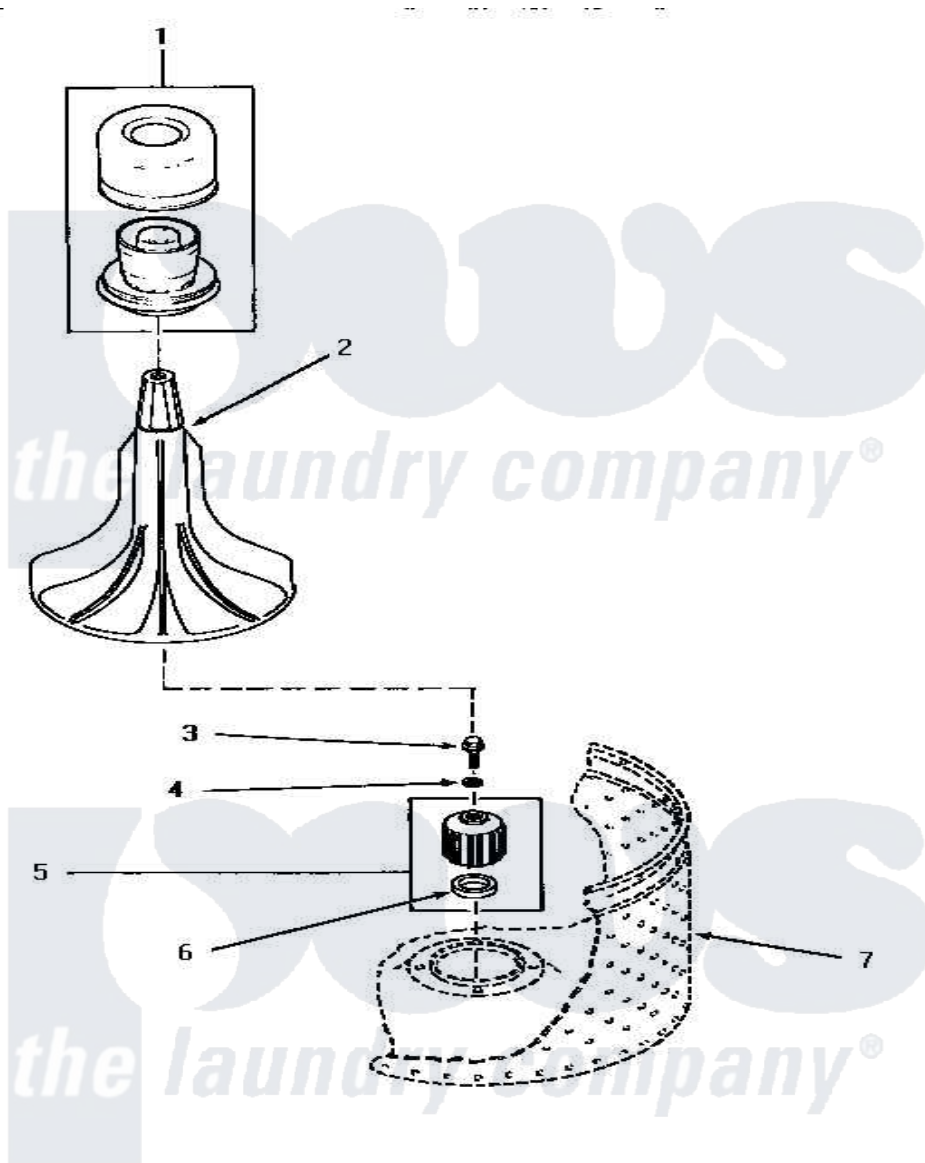

Amana NA3812 02 - AGITATOR, DRIVE BELL & SEAL SEAT

AGITATOR, DRIVE BELL AND SEAL SEAT

Amana [Residential Amana NA3812 Washer Parts](#) Parts Diagram 02 - AGITATOR, DRIVE BELL & SEAL SEAT
 Click on the part number to view part

Item	Original Part Number	Replaced By	Status	Part Description
1	30857	33510		Assembly, Dispenser-Fabric
2	33514	40000501W		Agitator, Flex Vane
3	30852			Screw, No.8-1/4 X 20 X 3/8
4	30853		Not Available	SEAL
5	30071P	R9900189		Kit, Drive Bell And Seal
6	Y00000000		Not Available	SEE NOTE SEAL SEAT -- (SEE PAGES 8 & 10)
7	Y00000000		Not Available	SEE NOTE WASHTUB
NI	442P3	R9900189		Kit, Drive Bell And Seal