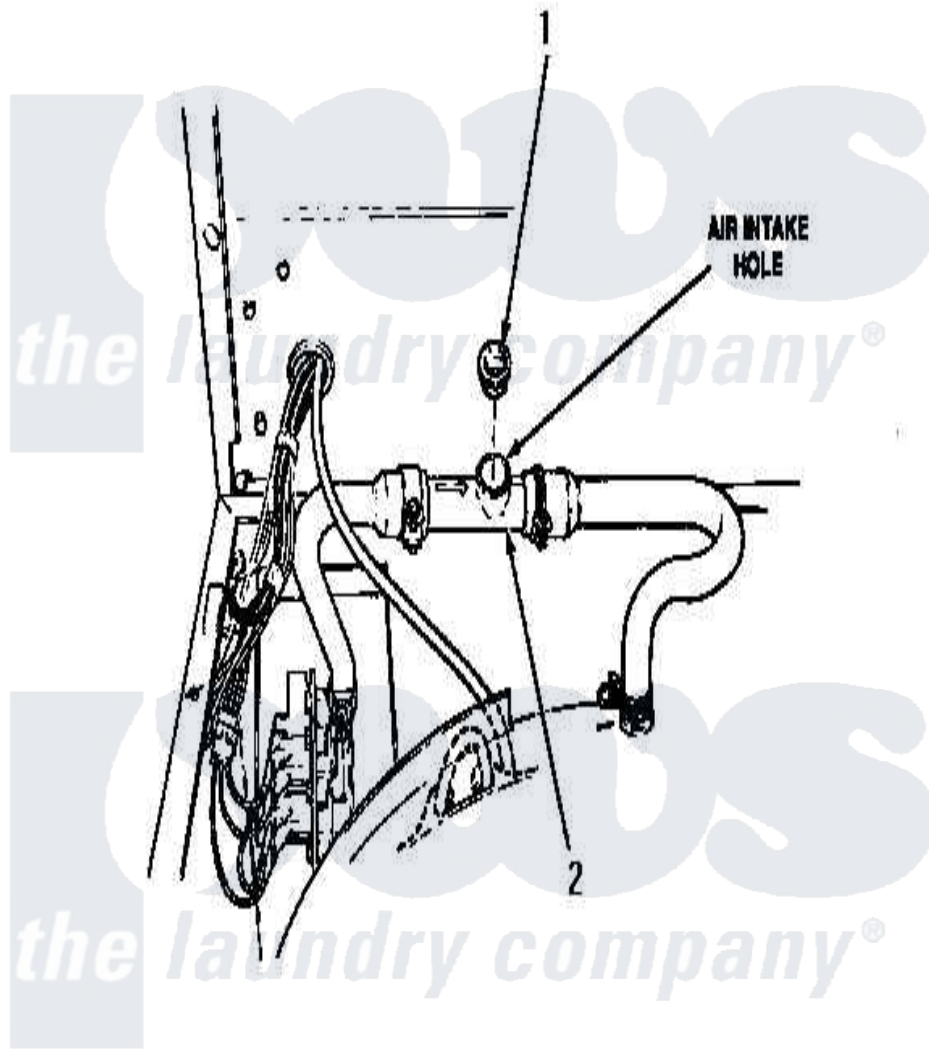

Amana NA3812 03 - BACK FLOW PREVENTER (CHANGE)

Amana Residential Amana NA3812 Washer Parts Parts Diagram 03 - BACK FLOW PREVENTER (CHANGE)
Click on the part number to view part

Item	Original Part Number	Replaced By	Status	Part Description
1	34340	34280		Assembly, Backflow Prevento
2	27118	34280		Assembly, Backflow Prevento