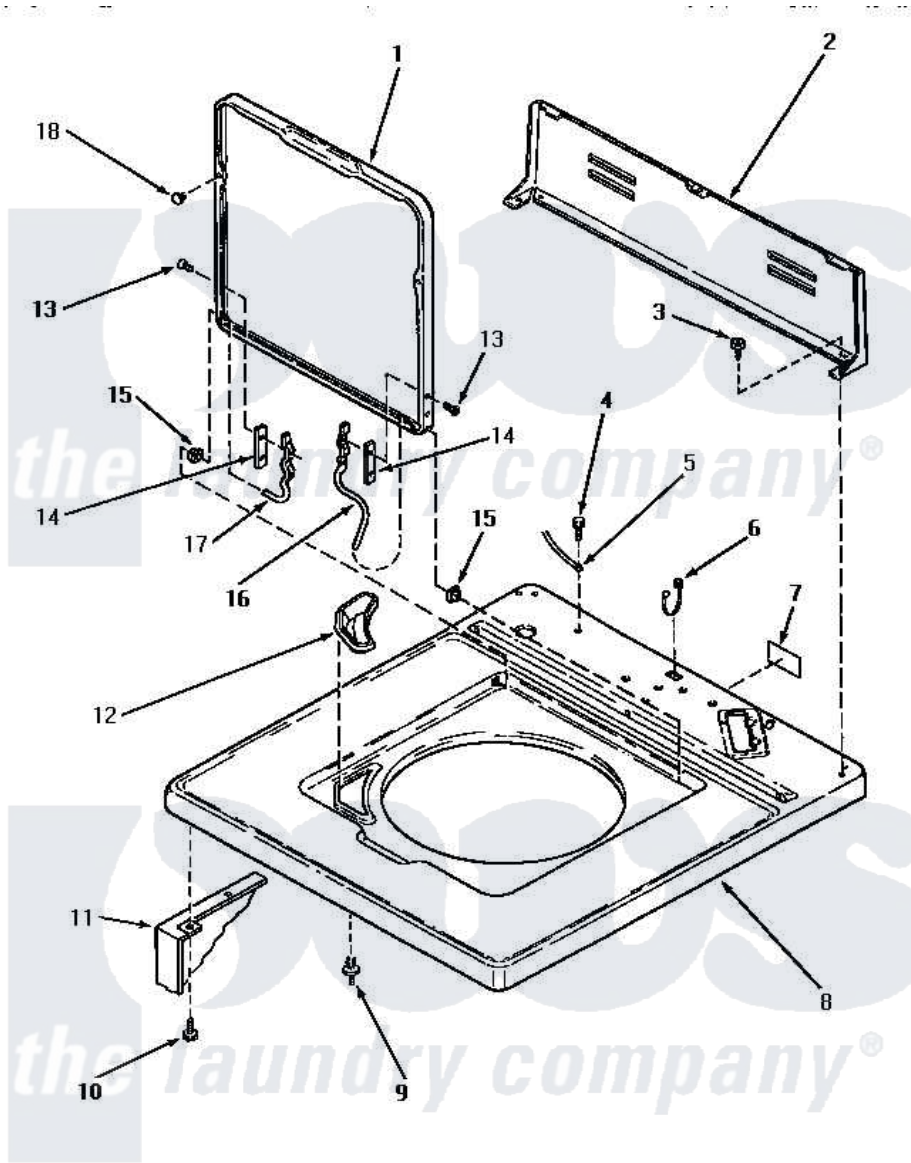

# Amana NA3812 05 - CAB TOP/LOADING DR & CTRL HOOD REAR PAN

## CABINET TOP, LOADING DOOR AND CONTROL HOOD REAR PANEL

Amana Residential Amana NA3812 Washer Parts Parts Diagram 05 - CAB TOP/LOADING DR & CTRL HOOD REAR PAN

Click on the part number to view part

Item	Original Part Number	Replaced By	Status	Part Description
1	33541W	<a href="#">33541WP</a>		Lid, W/Instructions
"	33541H		Not Available	LOADING DOOR, HARVEST GOLD
"	33541L	<a href="#">33541LP</a>		Lid, W/Instructions
2	33619		Not Available	CONTROL HOOD REAR PANEL
3	23962	<a href="#">W10116760</a>		Screw
4	<a href="#">52909</a>			Screw, 10B-16 X 1/2 HeX
5	Y00000000		Not Available	SEE NOTE GROUND WIRE, GREEN
6	21903	<a href="#">211881</a>		Grommet, Cord Part Not Used-Gas Models Only
7	24903		Not Available	STICKER,DISCONNECT POW
8	33451W		Not Available	CABINET TOP, WHITE
"	33451L		Not Available	CABINET TOP, ALMOND
"	33451H		Not Available	CABINET TOP, HARVEST GOLD