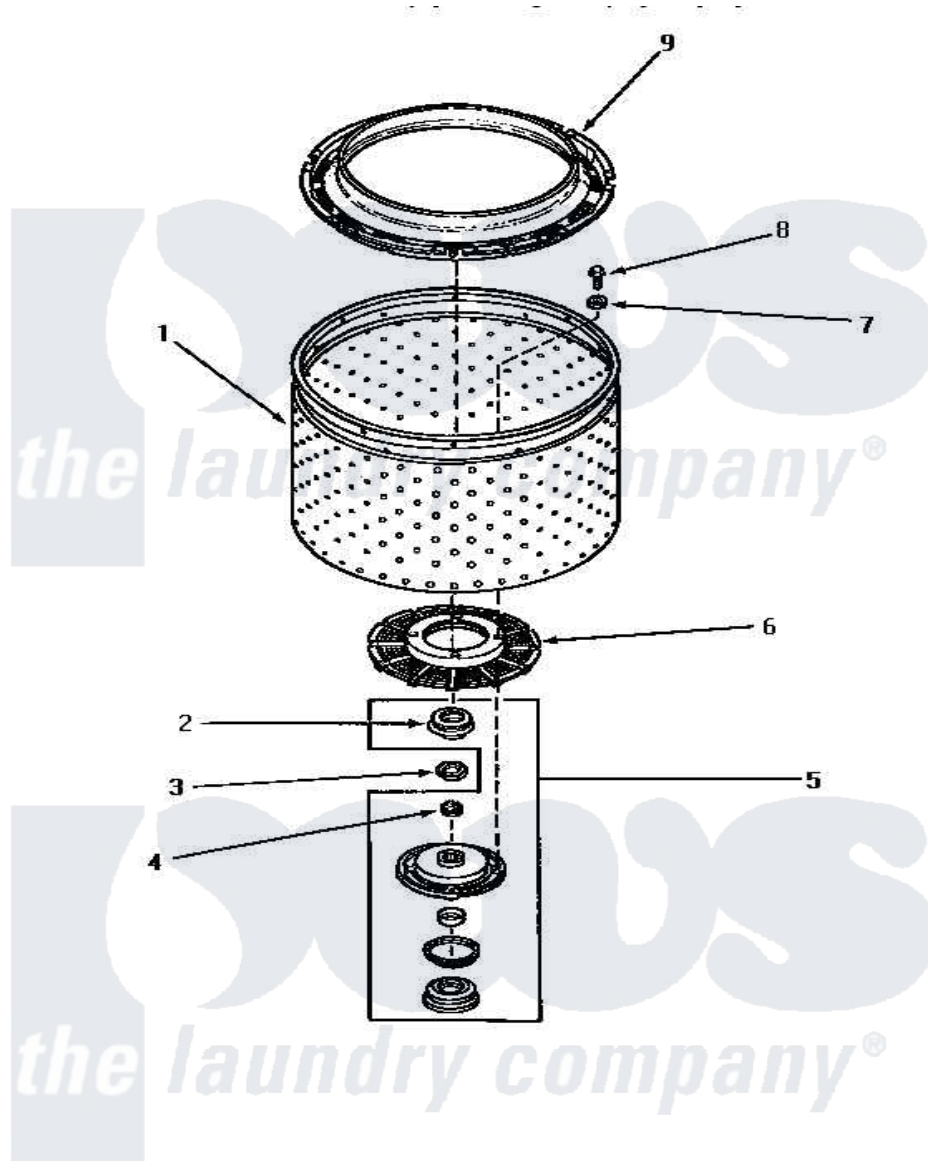

Amana NA3812 06 - CLOTHES GUARD/WASHTUB/LINT FILTER & HUB

CLOTHES GUARD, WASHTUB, LINT FILTER AND HUB

Amana Residential Amana NA3812 Washer Parts Parts Diagram 06 - CLOTHES GUARD/WASHTUB/LINT FILTER & HUB

[Click on the part number to view part](#)

Item	Original Part Number	Replaced By	Status	Part Description
1	33296	39248P		Wash Tub
"	33295	39252P		Wash Tub
"	33245			Washtub, Stainless Steel
2	Y00000000		Not Available	SEE NOTE SEAL HEAD -- (SEE PAGES 8 & 10)
3	Y29220	40016301		Nut, Lock
4	29728	40008301		Insert, Spline
5	495P3	R9900552		Hub And Seal
6	32998	39371		Filter Lin
7	28094			Gasket
8	27202	W10116787		Screw
9	32989	35035		Guard, Clothes