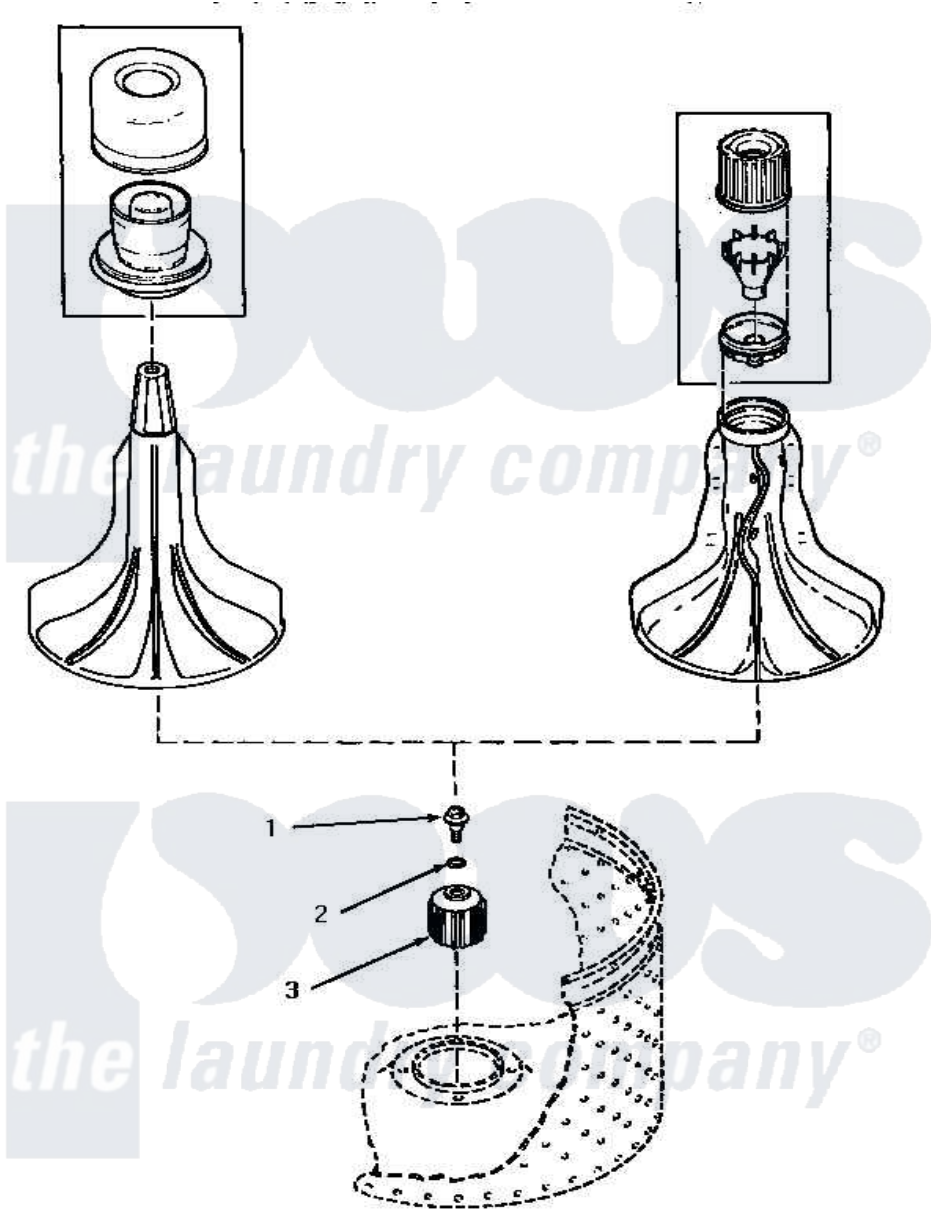

# Amana NA3812 08 - DRIVE BELL (CHANGE)

Amana Residential Amana NA3812 Washer Parts Parts Diagram 08 - DRIVE BELL (CHANGE)  
 Click on the part number to view part

Item	Original Part Number	Replaced By	Status	Part Description
1	34288	<a href="#">40065102</a>		Screw, Shoulder 1/4
2	34289	<a href="#">36472</a>		O-Ring
3	34504	<a href="#">R9900189</a>		Kit, Drive Bell And Seal