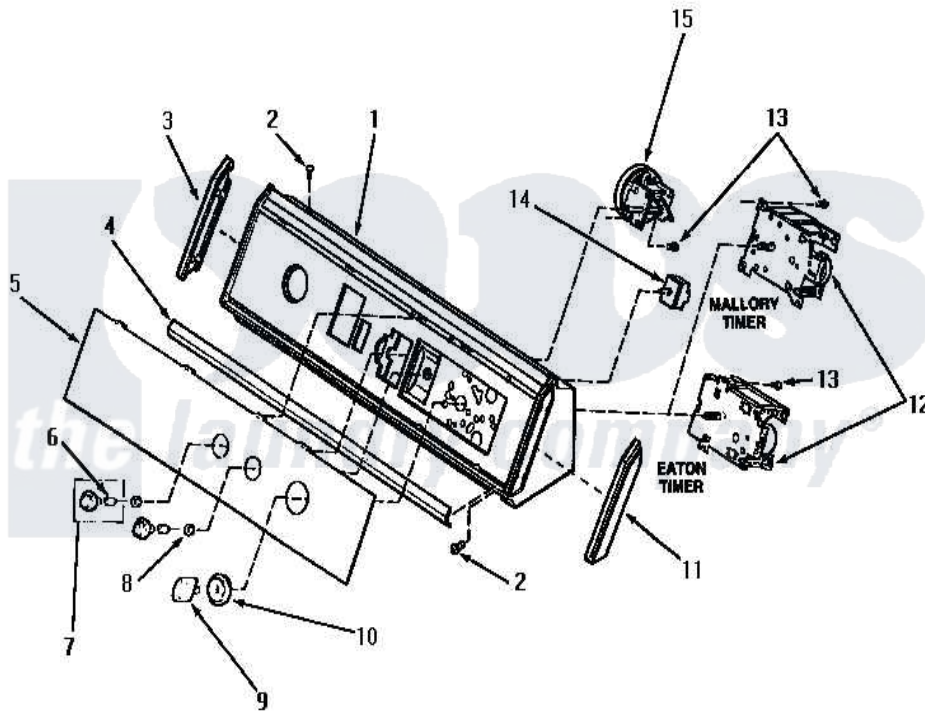

Amana NA3812 10 - GRAPHICS PANEL, CONTROL HOOD & CONTROLS

GRAPHICS PANEL, CONTROL HOOD AND CONTROLS

Amana [Residential Amana NA3812 Washer Parts](#) Parts Diagram 10 - GRAPHICS PANEL, CONTROL HOOD & CONTROLS

[Click on the part number to view part](#)

Item	Original Part Number	Replaced By	Status	Part Description
"	NOTE:		Not Available	THE INDIVIDUAL MOTORS ARE NOT AVAILABLE SEPARATELY, ORDER COMPLETE ASSEMBLIES.
1	31735		Not Available	ASSY, CONTROL HOOD
2	31752		Not Available	SCREW, No.8ABX3/4 POZIDRI
3	31249		Not Available	CAP, END-L.H.-CHROME
5	33146		Not Available	PANEL, GRAPHIC
6	10519		Not Available	RETAINER
7	31286		Not Available	ASSY, KNOB-ROTARY-BLK/O
8	57584		Not Available	NUT
9	31281			Assembly, Knob-Timer-Black
10	31279			Assembly, Timer Skirt And Ring
11	31248			Cap, End-RH-Chrome
12	31239	31239P		Timer 3 Cycle Package
13	23962	W10116760		Screw