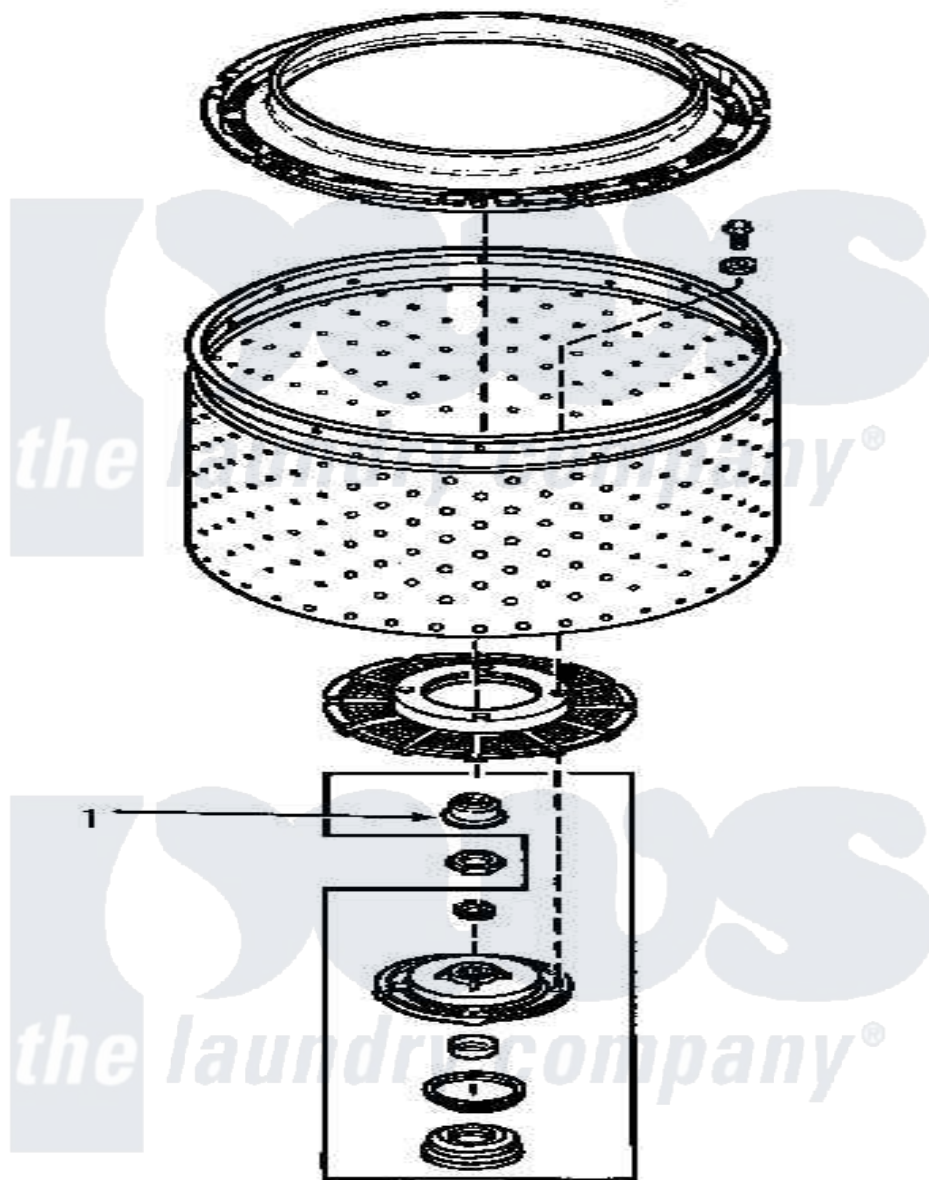

Amana NA3812 11 - HUB & TRANSMISSION TUBE SEAL

Amana Residential Amana NA3812 Washer Parts Parts Diagram 11 - HUB & TRANSMISSION TUBE SEAL
Click on the part number to view part

Item	Original Part Number	Replaced By	Status	Part Description
1	34184	R9900189		Kit, Drive Bell And Seal