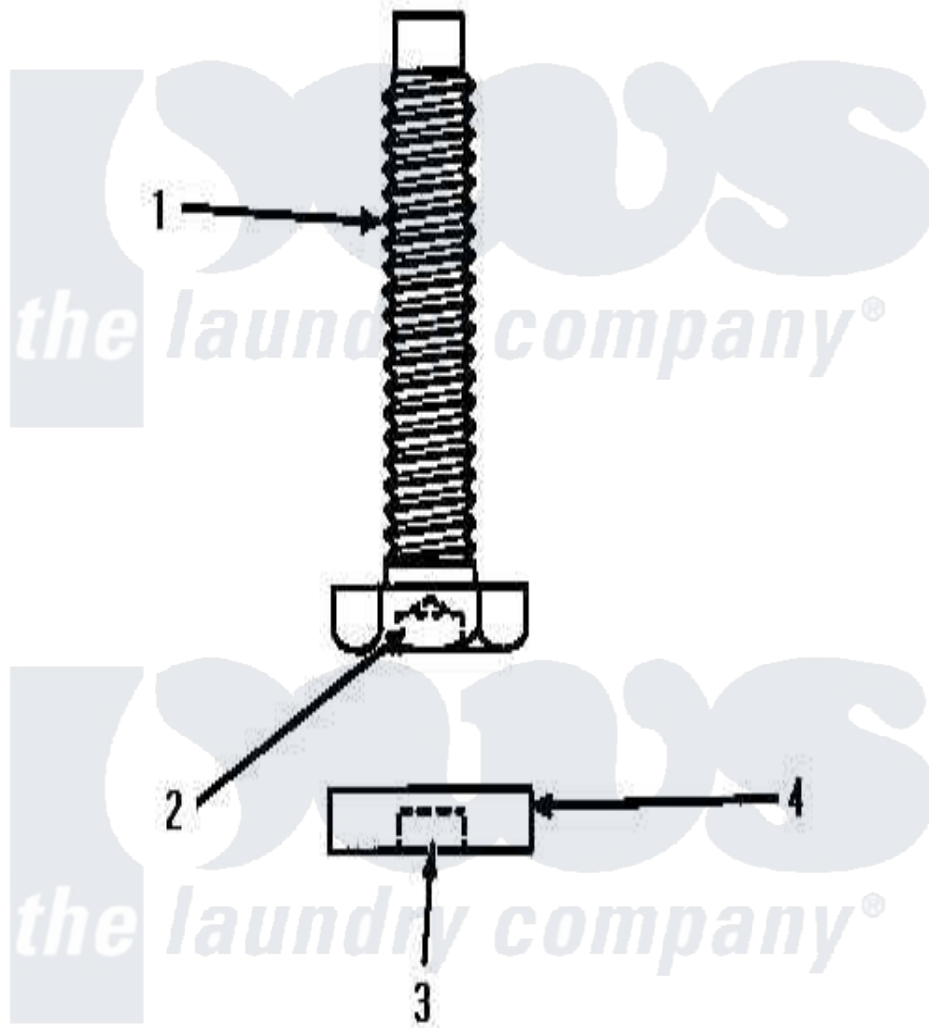

Amana NA3812 13 - LEVELING LEG (CHANGE)

Amana [Residential Amana NA3812 Washer Parts](#) Parts Diagram 13 - LEVELING LEG (CHANGE)
Click on the part number to view part

| Item | Original Part Number | Replaced By | Status | Part Description |
|------|----------------------|--------------------------|---------------|------------------------|
| 1 | Y34319 | 22003428 | | Leg, Adjustable |
| 2 | Y00000000 | | Not Available | SEE NOTE HOLE |
| 3 | Y00000000 | | Not Available | SEE NOTE RUBBER DIMPLE |
| 4 | 34318 | 40016001 | | Foot, Rubber |