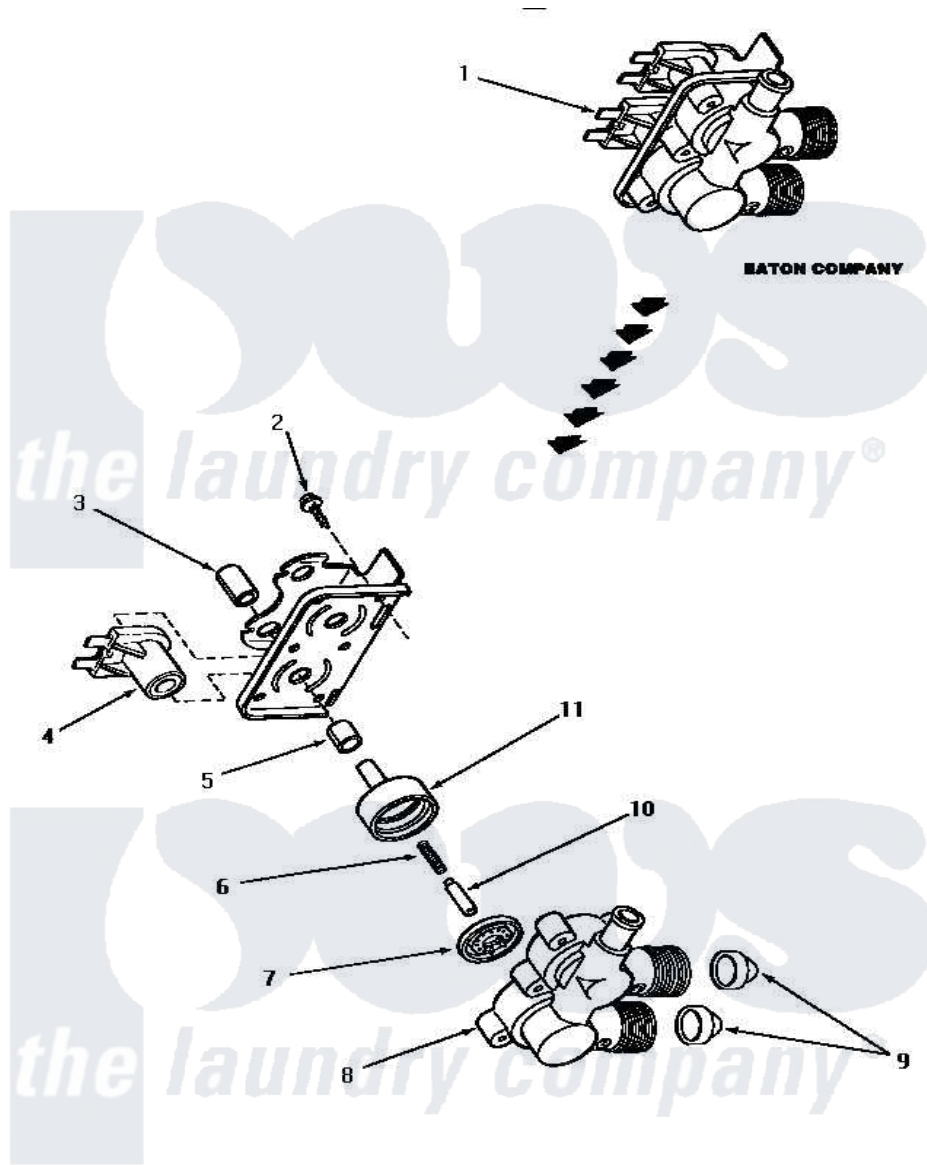

Amana NA3812 14 - MIXING VALVE ASSY (EATON COMPANY)

**MIXING VALVE ASSEMBLY
(Eaton Company)**

Amana [Residential Amana NA3812 Washer Parts](#) Parts Diagram 14 - MIXING VALVE ASSY (EATON COMPANY)

[Click on the part number to view part](#)

Item	Original Part Number	Replaced By	Status	Part Description
1	33930			Valve, Mixing
2	25817C		Not Available	SCREW
3	24128		Not Available	SLEEVE, LONG
4	33930A	33930		Valve, Mixing
5	24129		Not Available	SLEEVE, SHORT
6	24131		Not Available	SPRING
7	24134		Not Available	DIAPHRAGM
8	Y24159	33930		Valve, Mixing
9	24122	22002960		Strainer, Washer Inlet
10	24132		Not Available	ARMATURE
11	24130			Guide, Armature