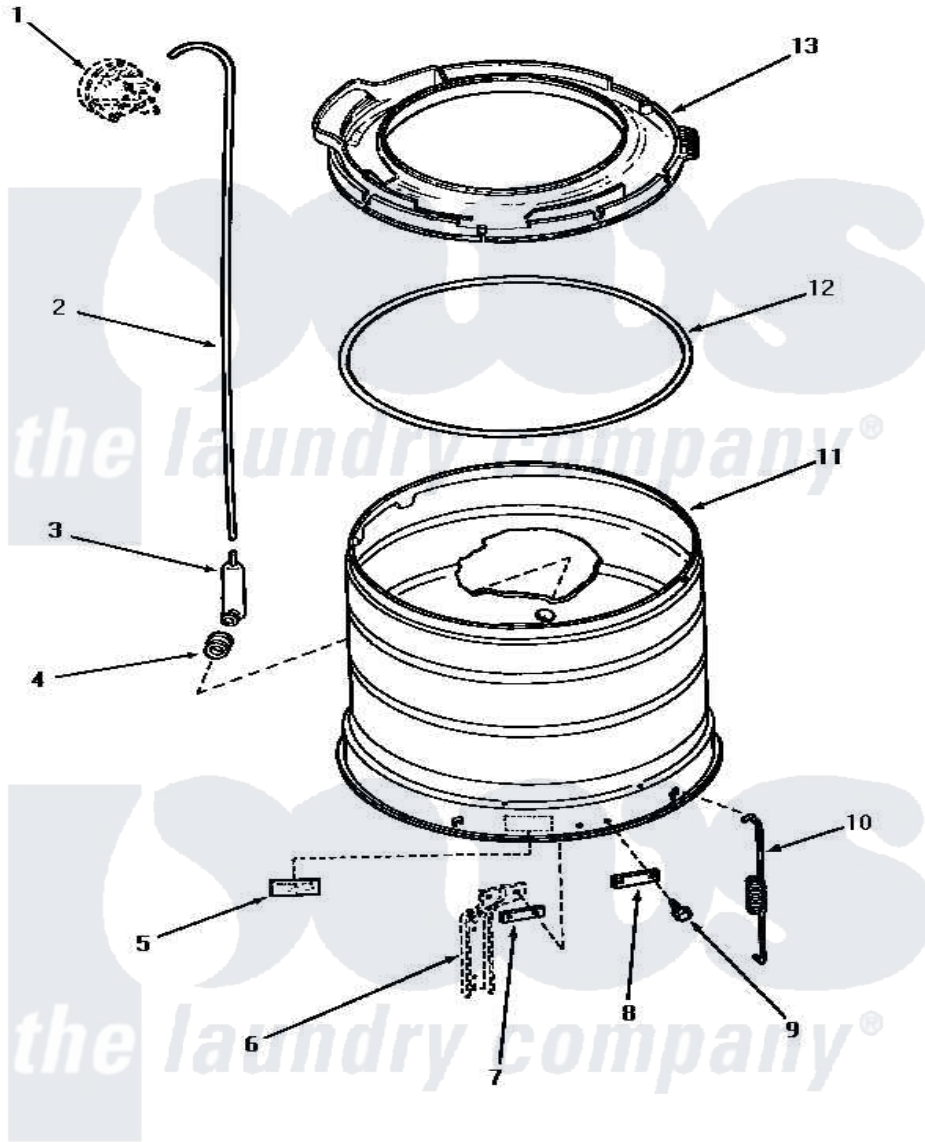

Amana NA3812 16 - OUTER TUB, COVER & PRESSURE HOSE

OUTER TUB, COVER AND PRESSURE HOSE

Amana [Residential Amana NA3812 Washer Parts](#) Parts Diagram 16 - OUTER TUB, COVER & PRESSURE HOSE
 Click on the part number to view part

Item	Original Part Number	Replaced By	Status	Part Description
1	Y00000000		Not Available	SEE NOTE PRESSURE SWITCH
2	29213	39125		Tubing 31
3	30907	40008501		Assembly, Pressure Bulb
4	29175	40037801		Grommet
5	Y27195		Not Available	STICKER
6	Y00000000		Not Available	SEE NOTE SUPPORT LEG
7	27927			Plate, Leg .032
8	27926			Plate, Leg .063
9	27205	40128701		Screw, 5/16-18 X .50
10	27239			Spring, Leg
11	33178	33178P		Assembly- Oute
12	32857			Gasket, Tub Cover Small
13	32858	33184P		Cover, Outer Tub