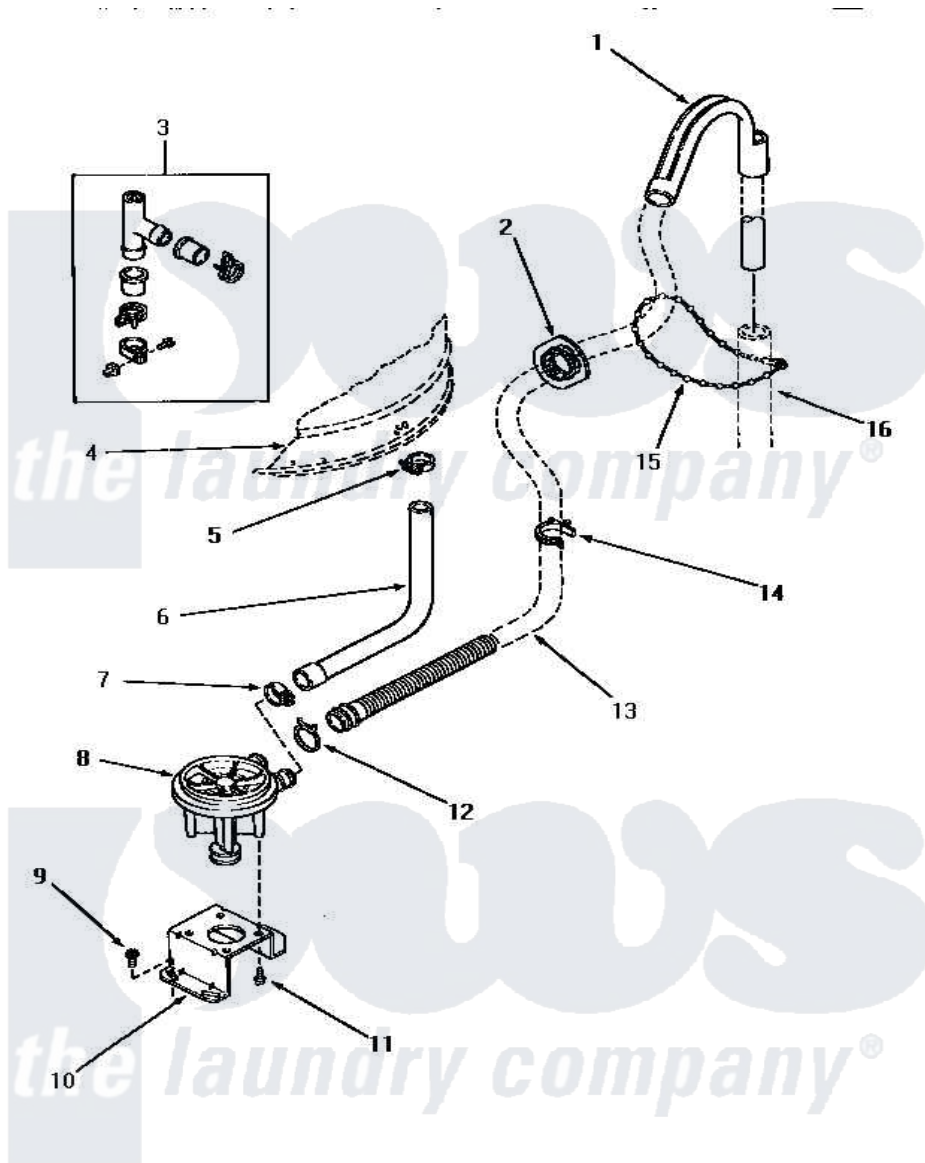

Amana NA3812 17 - PUMP ASSY/BRKT/HOSES & SIPHON BREAK KIT

PUMP ASSEMBLY, BRACKET, HOSES AND SIPHON BREAK KIT

Amana [Residential Amana NA3812 Washer Parts](#) Parts Diagram 17 - PUMP ASSY/BRKT/HOSES & SIPHON BREAK KIT

[Click on the part number to view part](#)

Item	Original Part Number	Replaced By	Status	Part Description
1	33615	22003814		Retainer, Drain Hose
2	32219			Relief, Strain
3	386P3	76660		Break-Sphn
4	Y00000000		Not Available	SEE NOTE OUTER TUB
5	32616		Not Available	(CLAMP HOSE)
6	27160		Not Available	HOSE, TUB TO PUMP-DRAIN
7	27153	285655		Clamp, Hose
8	31969			Assembly, Pump NA
9	Y31645	27001200		Screw
10	27105			Bracket, Pump Mounting
11	31098			Screw, 10-10 5/8 Unslot
12	33748	285655		Clamp, Hose
13	33613	39953		Hose- Drai
14	34321		Not Available	CLAMP, HOSE-PLASTIC
15	33489	8539404		Tie-Wire
16	Y00000000		Not Available	SEE NOTE STANDPIPE