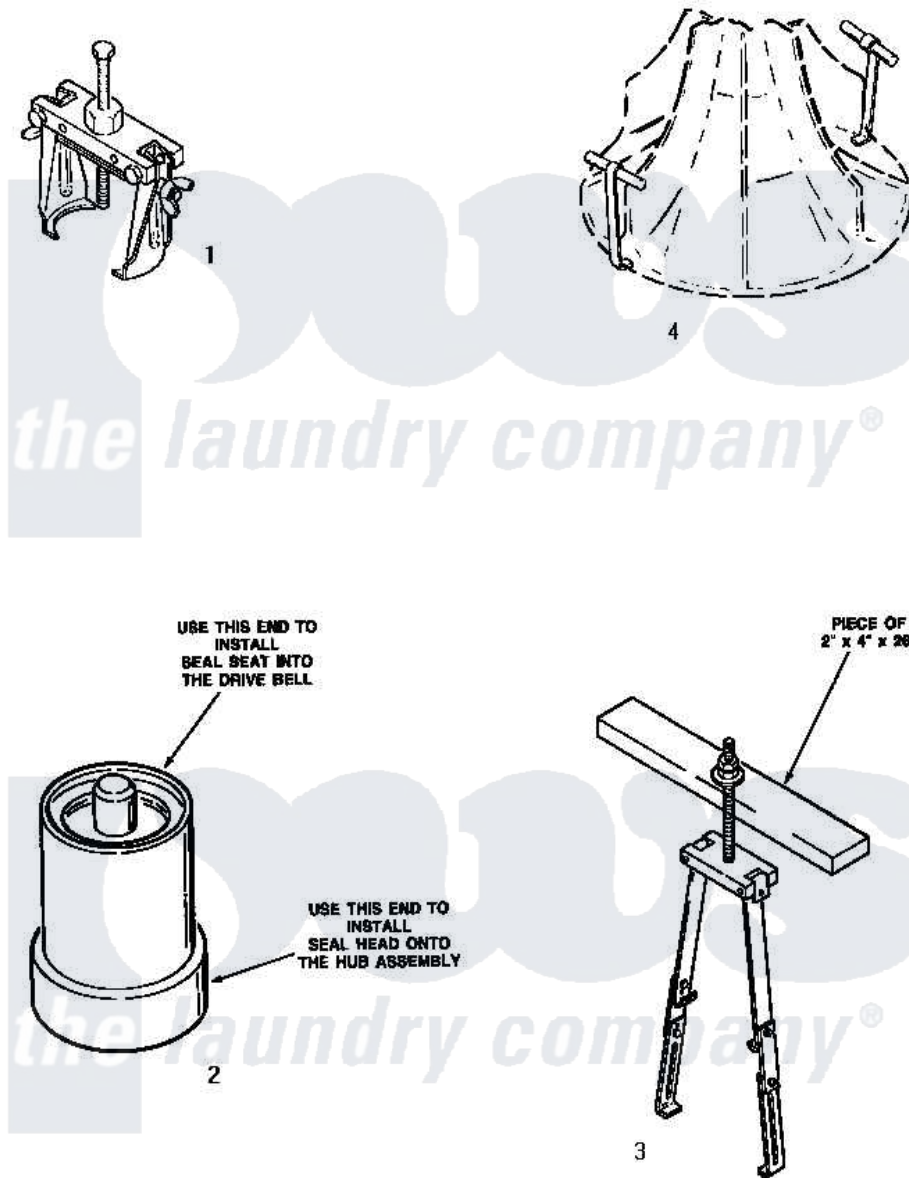

Amana NA3812 19 - SPECIAL TOOLS

Amana [Residential Amana NA3812 Washer Parts](#) Parts Diagram 19 - SPECIAL TOOLS
 Click on the part number to view part

| Item | Original Part Number | Replaced By | Status | Part Description |
|------|------------------------|-----------------------|---------------|----------------------------------|
| 1 | 253P4 | 294P4 | | Bell Tool |
| 2 | 255P4 | | Not Available | TOOL,SEAL INSTALLING |
| 3 | 256P4P | | Not Available | ASSY,AGITATOR PULLER xREPLACE |
| 4 | 254P4P | | | Agitator Hooks |